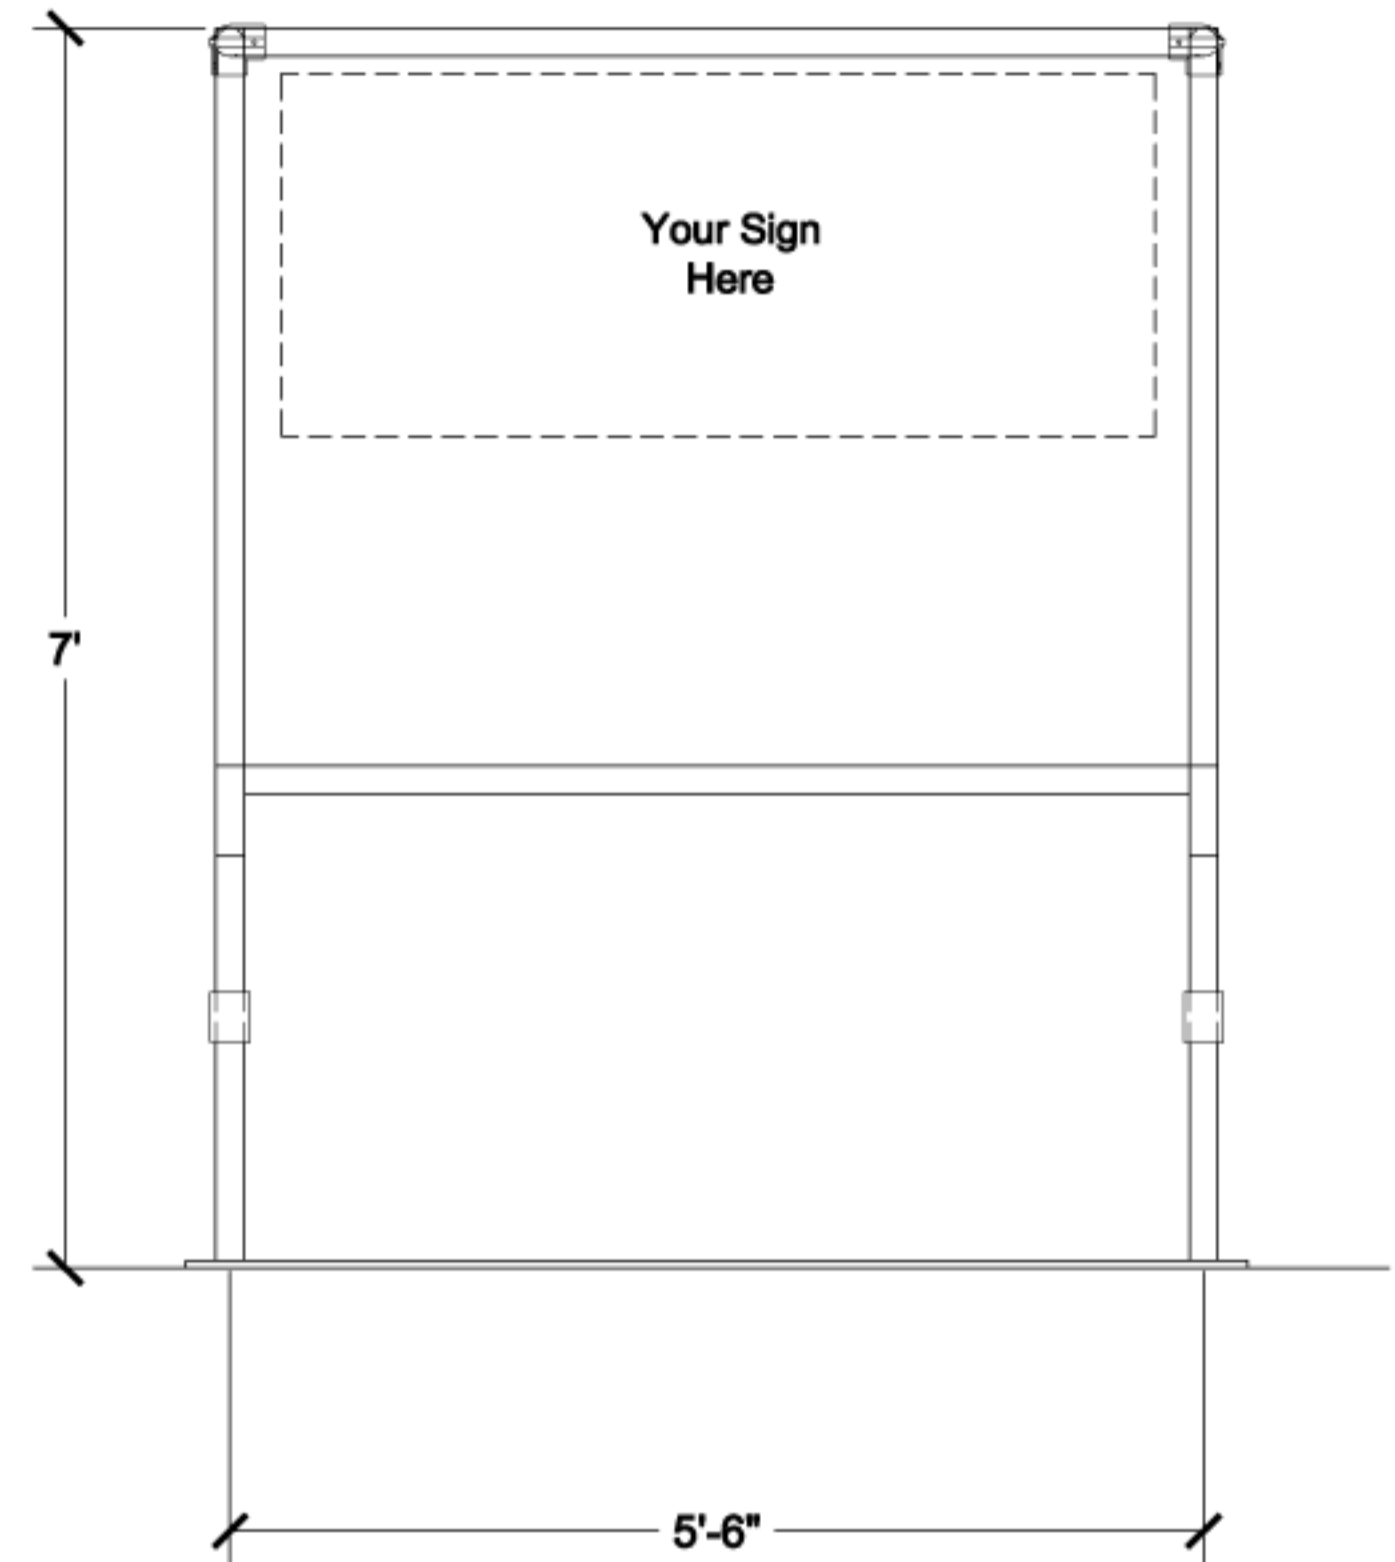

Example

Note:

Custom configurations available

THIS DRAWING AND ALL THE INFORMATION THEREON IS THE PROPERTY OF THE IDEAL SHIELD, IS CONFIDENTIAL AND MUST NOT BE MADE PUBLIC, NOR COPIED, NOR USED, TO THE DISADVANTAGE OF SAID IDEAL SHIELD AND IS SUBJECT TO RETURN ON DEMAND.

COPYRIGHT
IDEAL SHIELD

2003

NO.	REVISIONS	DATE	APPROVED

2525 Clark St.
Detroit, MI 48209

PROJECT	CUSTOMER	DESCRIPTION	DRAWN BY:	DATE:	PROJECT NO.:
		Ideal Shield Cart Corral			-
			APPROVED BY:		
			SCALE:		
			FINISH:		
			MATERIAL:		
					SHEET 1 OF 1