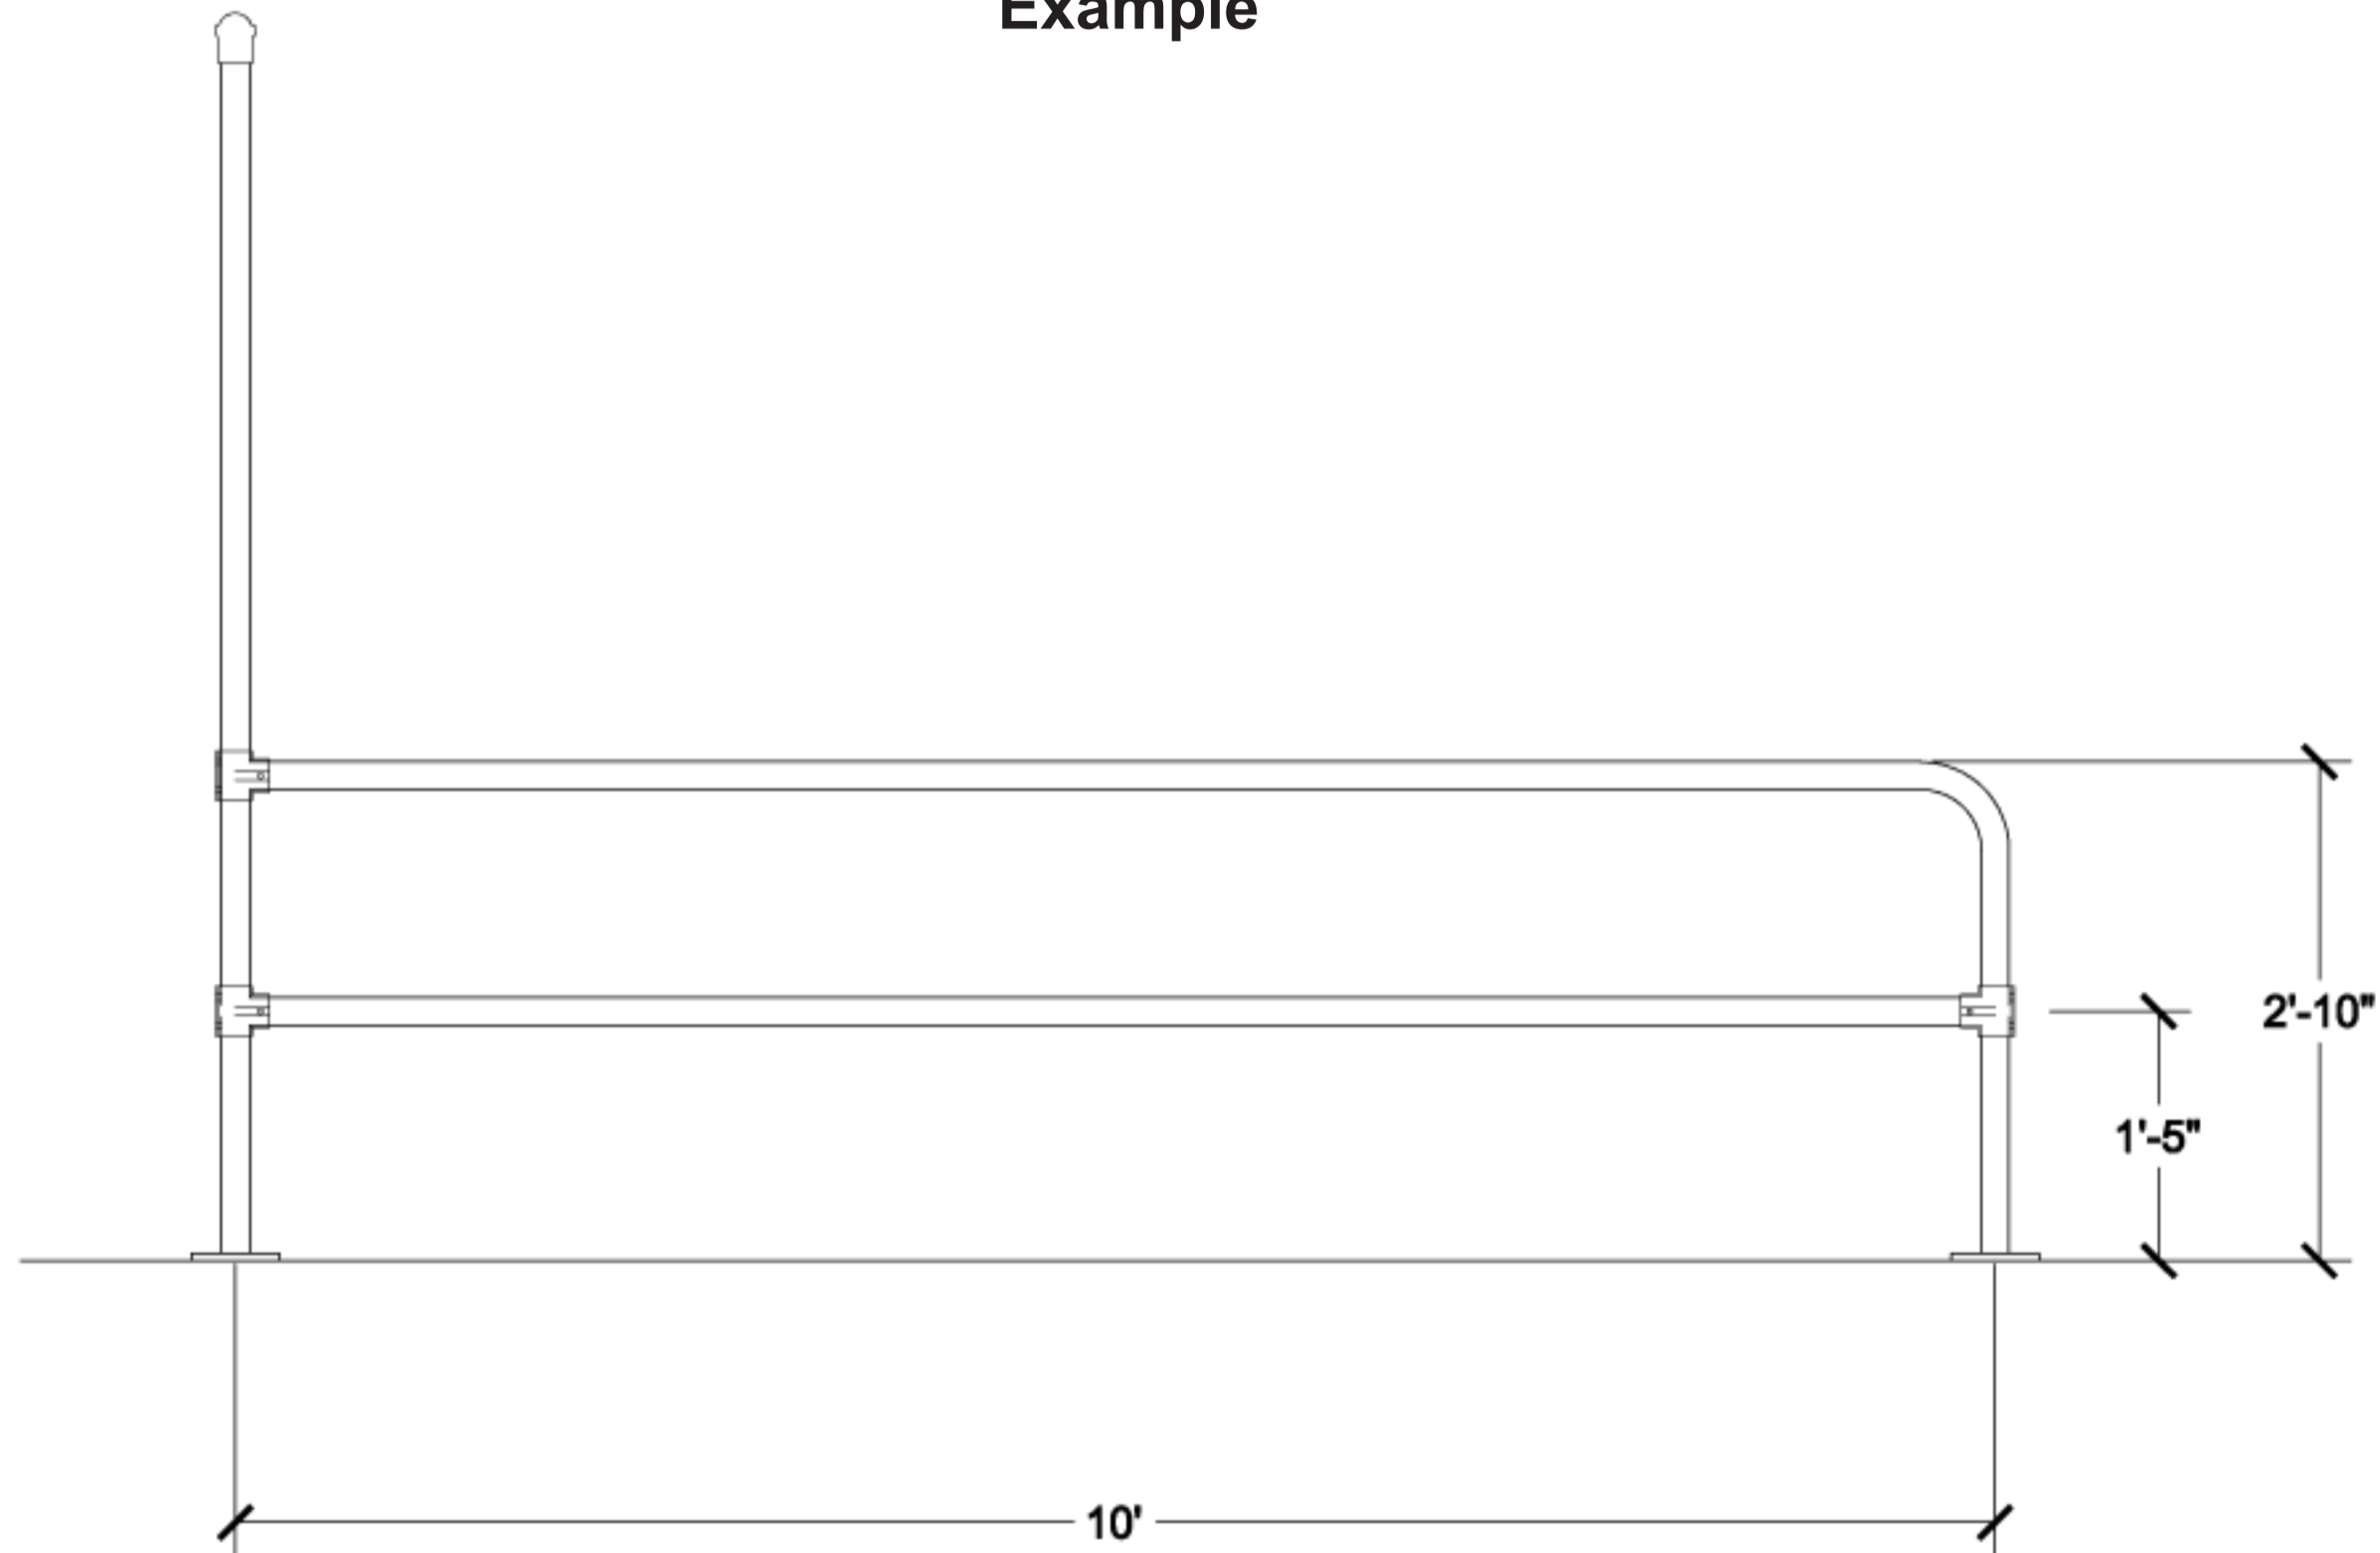

Example

Note:

Custom configurations available

THIS DRAWING AND ALL THE INFORMATION THEREON IS THE PROPERTY OF THE IDEAL SHIELD, IS CONFIDENTIAL AND MUST NOT BE MADE PUBLIC, NOR COPIED, NOR USED, TO THE DISADVANTAGE OF SAID IDEAL SHIELD AND IS SUBJECT TO RETURN ON DEMAND.

COPYRIGHT
IDEAL SHIELD

2003

NO.	REVISIONS	DATE	APPROVED

2525 Clark St.
Detroit, MI 48209

PROJECT	CUSTOMER	DESCRIPTION	DRAWN BY:	DATE:	PROJECT NO.:
		Ideal Shield Cart Corral			-
			APPROVED BY:		
			SCALE:		
			FINISH:		
			MATERIAL:		
					SHEET 1 OF 1