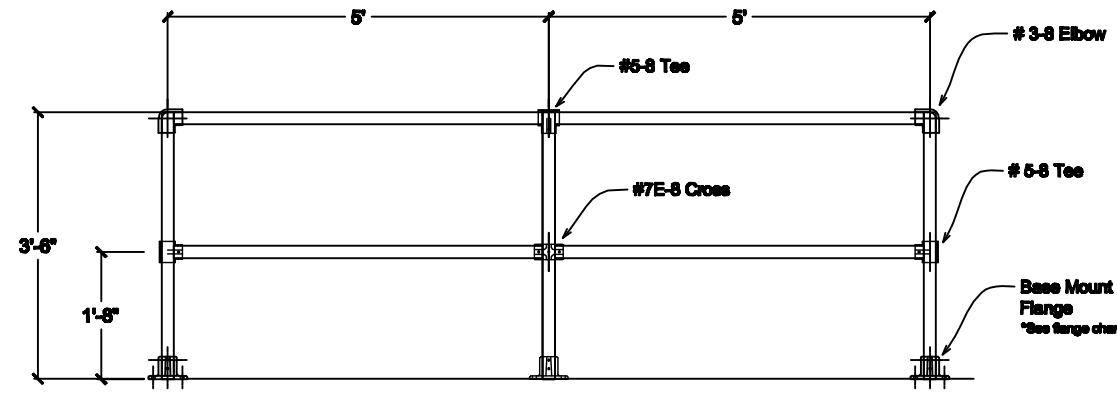

Plated Mount Handrail