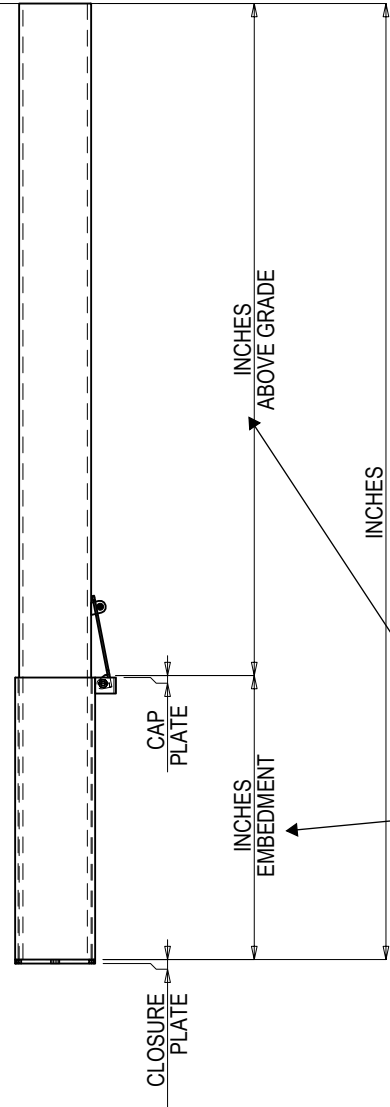

ISOMETRIC

- Yellow = YL
- Blue = BL
- Black = BK
- White = WT
- Green = GR
- Pink = PK
- Red = RD
- Custom = CS

BOLLARD & EMBEDMENT SLEEVE

ISOMETRIC

**INCLUDE STATIONARY LOCKING STAND:**

Please specify cored depth and bollard height

**CUSTOMER INFORMATION:**

**Ideal Shield**  
2525 Clark Street  
Detroit, MI 48209

**REMOVABLE LOCKING BOLLARD SPECIFICATION SHEET**

CONTACT US FOR A QUOTE TODAY  
1-866-825-8659 www.IDEALSHIELD.com

RECOMMENDED USE:  
EMBED IN CONCRETE

**REM - - 4 - - C -**