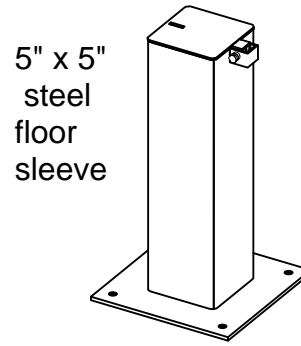

ISOMETRIC

- Yellow = YL
- Blue = BL
- Black = BK
- White = WT
- Green = GR
- Pink = PK
- Red = RD
- Custom = CS

BOLLARD & EMBEDMENT SLEEVE

ISOMETRIC

**INCLUDE STATIONARY LOCKING STAND:**

Please specify cored depth and bollard height