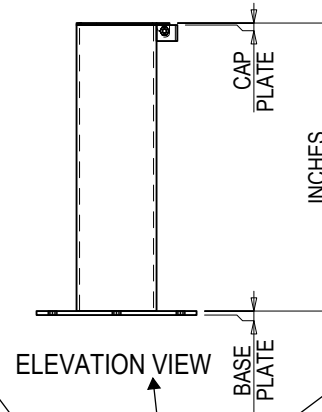

ISOMETRIC

- Yellow = YL
- Blue = BL
- Black = BK
- White = WT
- Green = GR
- Pink = PK
- Red = RD
- Custom = CS

BOLLARD & EMBEDMENT SLEEVE

ISOMETRIC

**INCLUDE STATIONARY LOCKING STAND:**

Please specify cored depth and bollard height

**CUSTOMER INFORMATION:**

**Ideal Shield**  
2525 Clark Street  
Detroit, MI 48209

**REMOVABLE LOCKING BOLLARD SPECIFICATION SHEET**

CONTACT US FOR A QUOTE TODAY  
1-866-825-8659 www.IDEALSHIELD.com

RECOMMENDED USE:  
EMBED IN CONCRETE