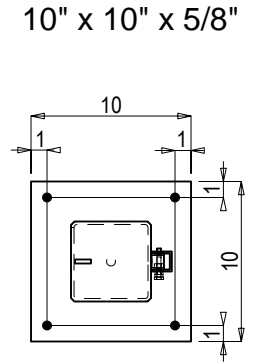

ISOMETRIC

- Yellow = YL
- Blue = BL
- Black = BK
- White = WT
- Green = GR
- Pink = PK
- Red = RD
- Custom = CS

BOLLARD & EMBEDMENT SLEEVE

ISOMETRIC

**INCLUDE STATIONARY LOCKING STAND:**

Please specify cored depth and bollard height