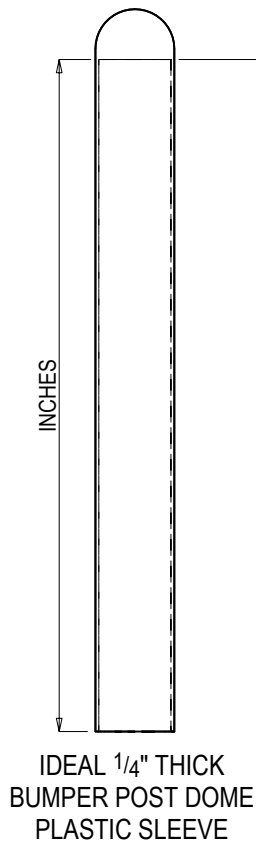

ISOMETRIC

- Yellow = YL
- Blue = BL
- Black = BK
- White = WT
- Green = GR
- Pink = PK
- Red = RD
- Custom = CS

BOLLARD & EMBEDMENT SLEEVE

ISOMETRIC

**INCLUDE STATIONARY LOCKING STAND:**

Please specify cored depth and bollard height

**CUSTOMER INFORMATION:**

**Ideal Shield**  
2525 Clark Street  
Detroit, MI 48209

**REMOVABLE LOCKING BOLLARD SPECIFICATION SHEET**

CONTACT US FOR A QUOTE TODAY  
1-866-825-8659 www.IDEALSHIELD.com

RECOMMENDED USE:  
EMBED IN CONCRETE