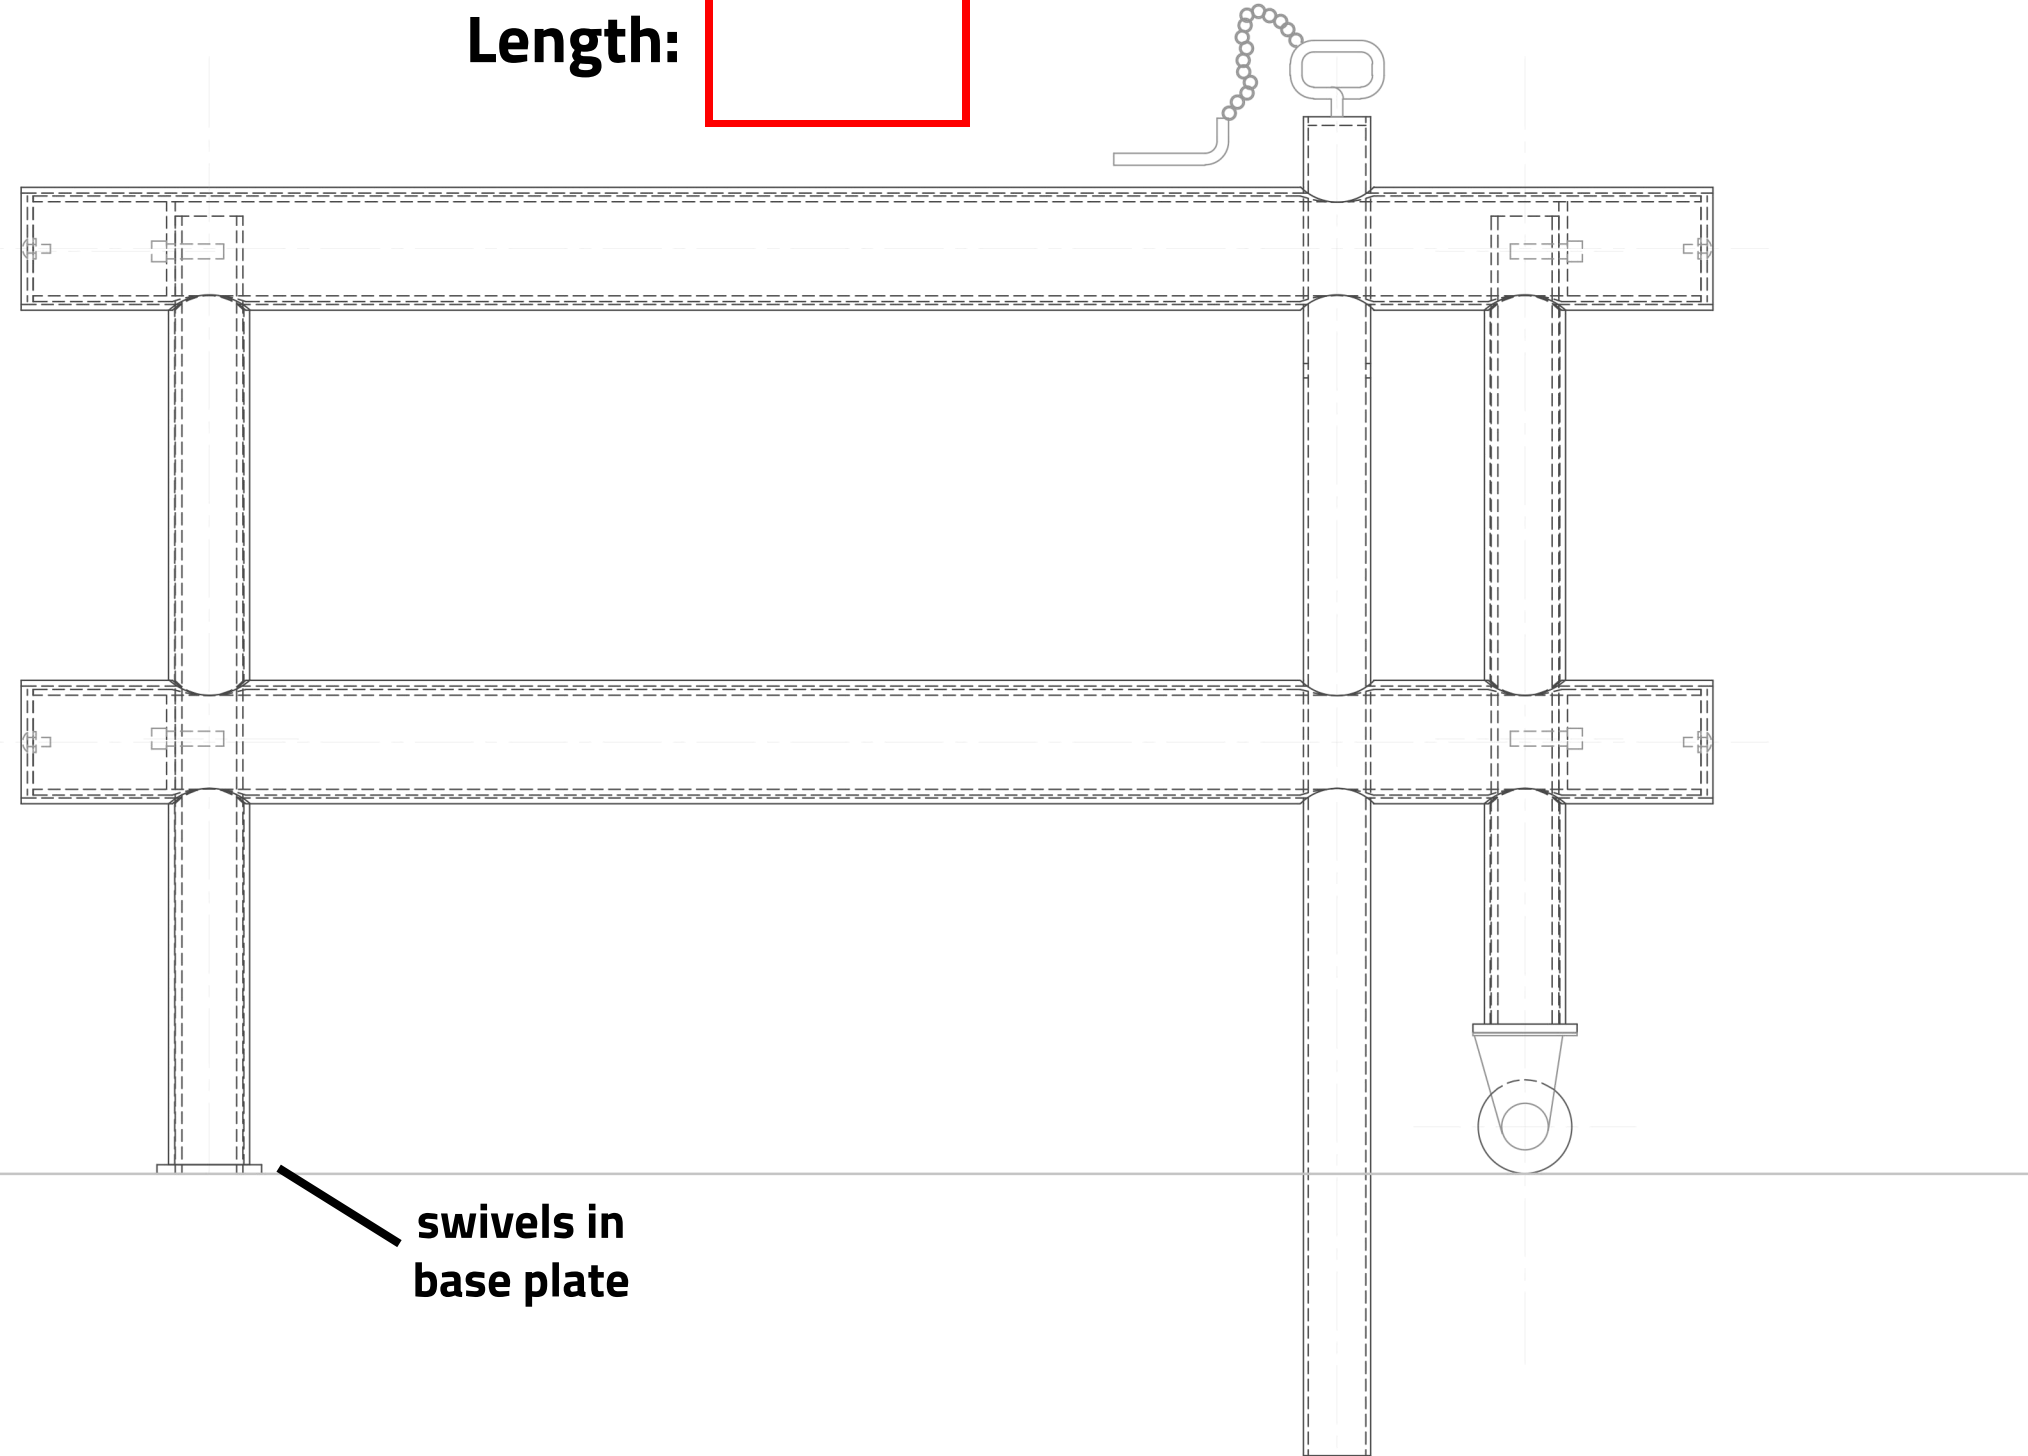

HEAVY GUARDRAIL WITH GATE

Length:

Height:

swivels in
base plate

(866) 825- 8659 • www.idealshield.com

THIS DRAWING AND ALL THE INFORMATION THEREON IS THE PROPERTY OF THE IDEAL SHIELD. IS CONFIDENTIAL AND MUST NOT BE MADE PUBLIC, NOR COPIED, NOR USED, TO THE DISADVANTAGE OF SAID IDEAL SHIELD AND IS SUBJECT TO RETURN ON DEMAND.

COPYRIGHT 2018
IDEAL SHIELD ®

NO.	REVISIONS	DATE	APPROVED

MANUFACTURER OF IDEAL SHIELD PROTECTIVE GUARDRAIL SYSTEMS

2525 Clark St.
Detroit, MI 48209

PROJECT	CUSTOMER	DESCRIPTION	DRAWN BY:	APPROVED BY:	DATE
			PROJECT NO.:		SCALE: 1
			FINISH:		DRAWING NO.:
			MATERIAL:		SHEET 1 OF 1