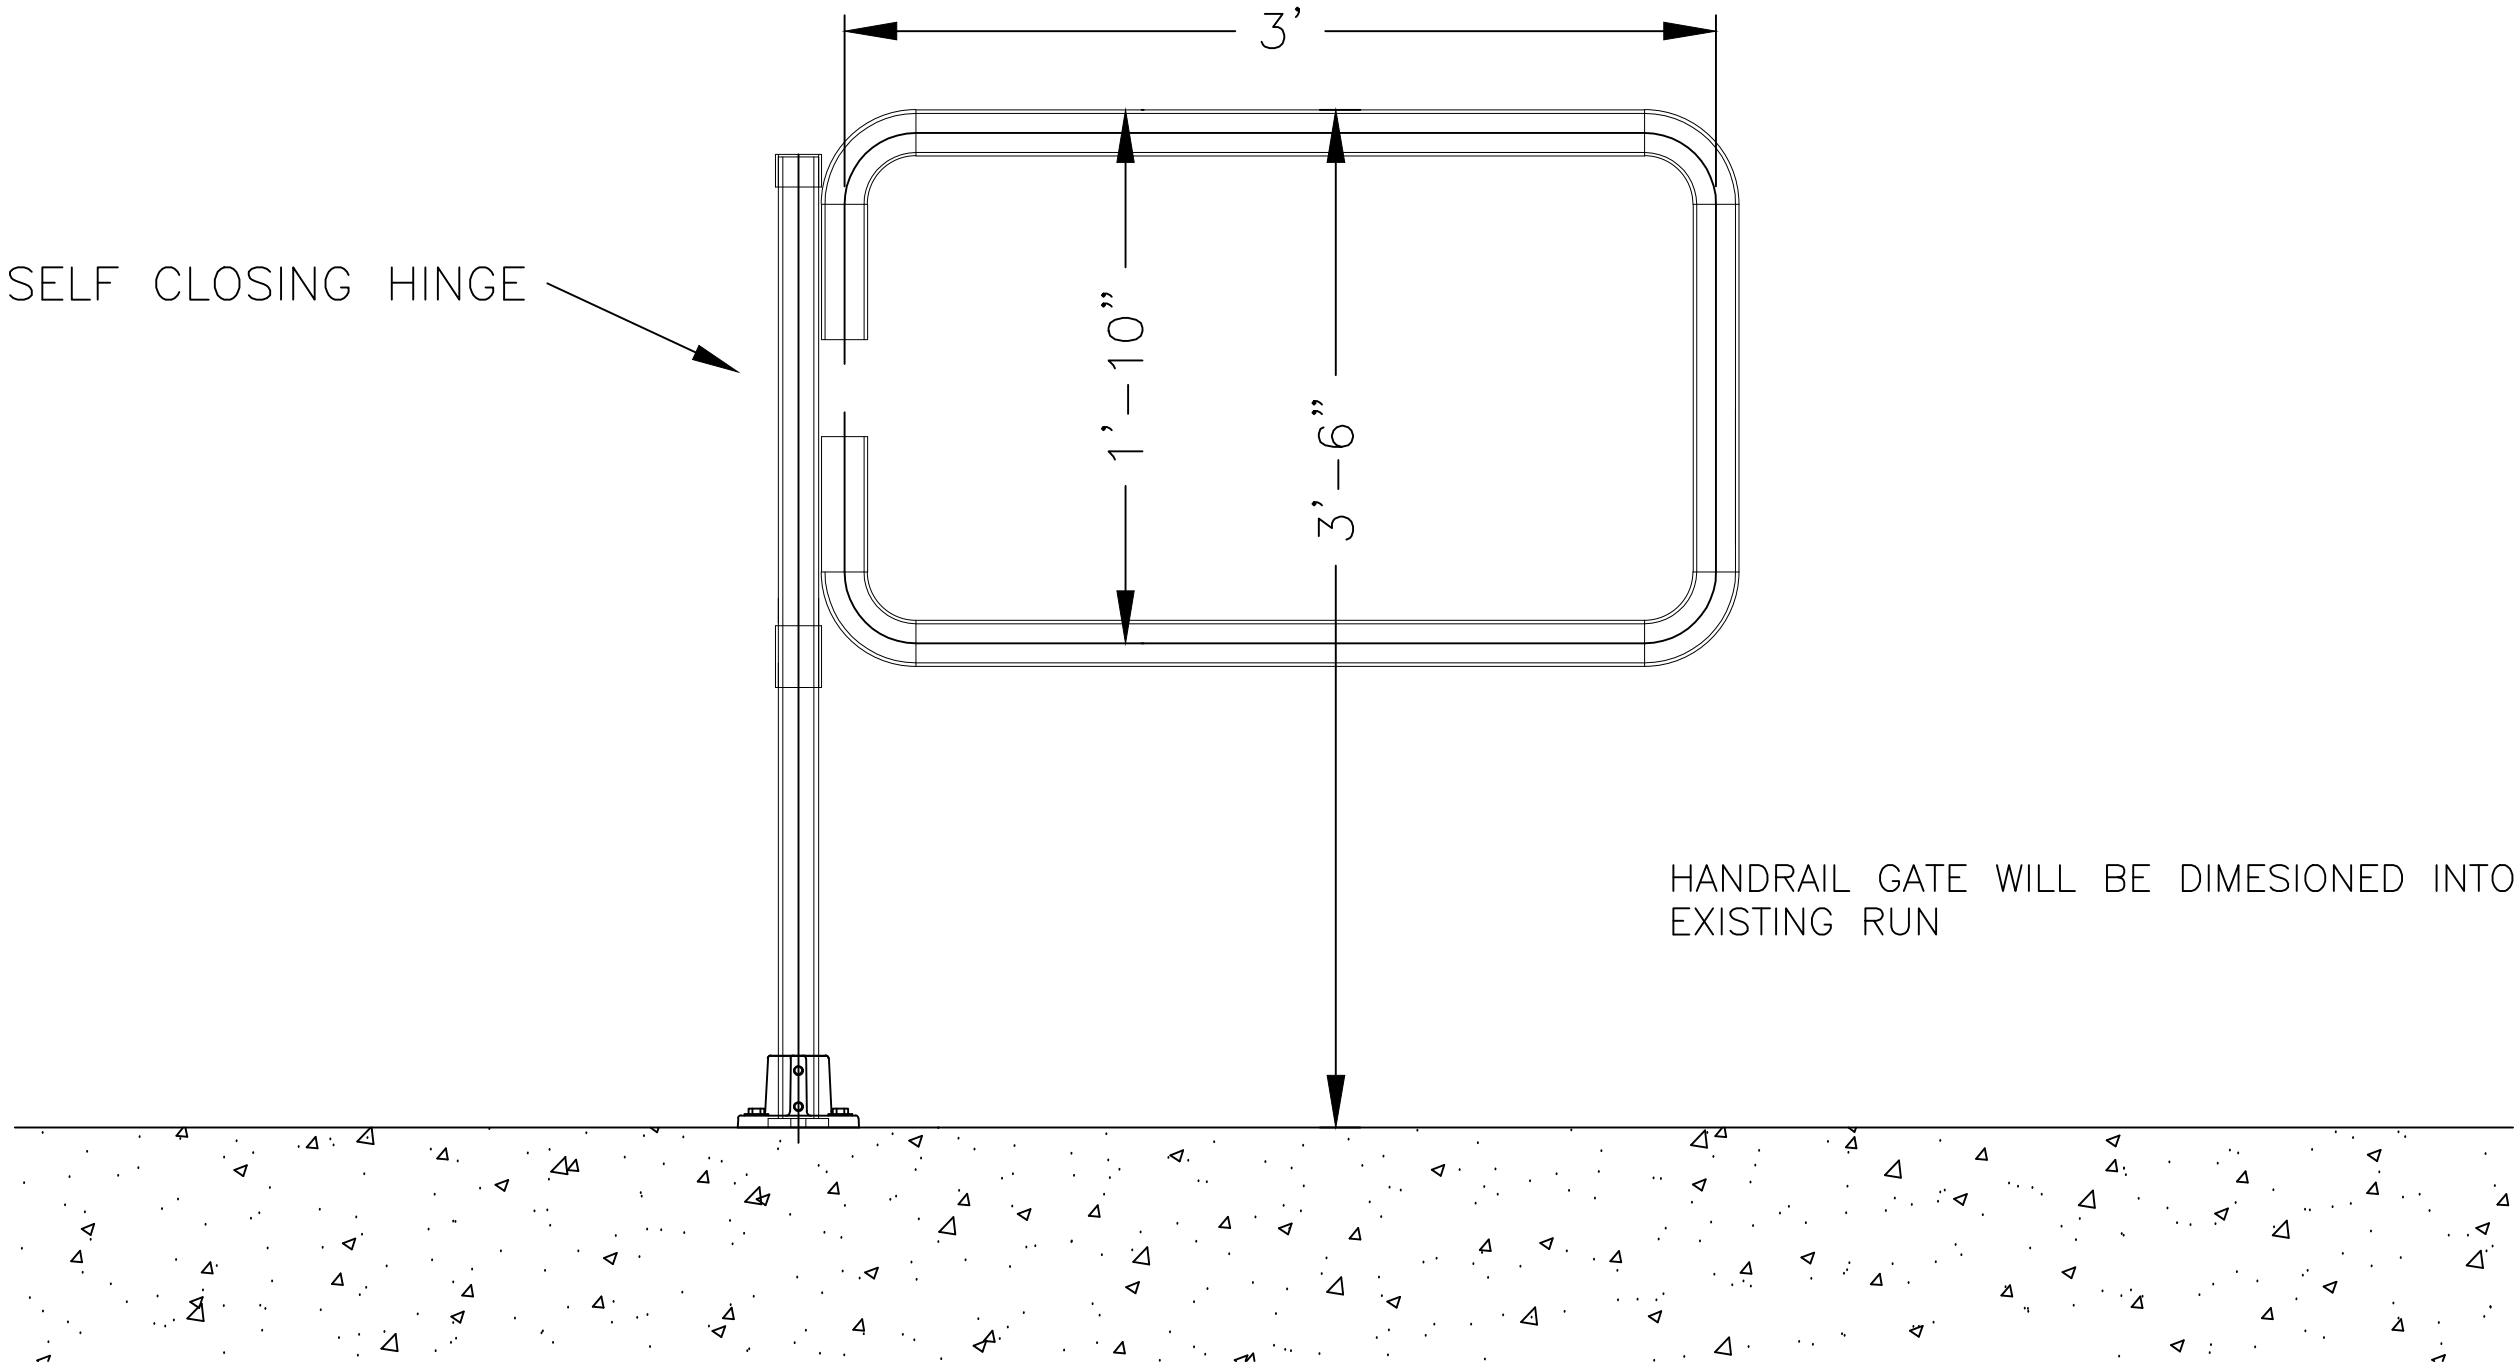

PART NUMBER:

HRI GATE-SC-36 - HRI SELF CLOSING 36"

HRI GATE-SC-48 - HRI SELF CLOSING 48"

AVAILABLE IN 36" OR 48"
WIDTHS

SELF CLOSING HINGE

HANDRAIL GATE WILL BE DIMENSIONED INTO THE
EXISTING RUN

THIS DRAWING AND ALL THE INFORMATION
THEREON IS THE PROPERTY OF THE
IDEAL SHIELD. IS CONFIDENTIAL AND MUST
NOT BE MADE PUBLIC, NOR COPIED, NOR
USED, TO THE DISADVANTAGE OF SAID
IDEAL SHIELD AND IS SUBJECT TO RETURN
ON DEMAND.

COPYRIGHT 2018,
IDEAL SHIELD®

NO.	REVISIONS	DATE	APPROVED

2525 Clark St.
Detroit, MI 48209

PROJECT	CUSTOMER	DESCRIPTION	DRAWN BY:	APPROVED BY:	DATE:
		SELF CLOSING GATE NO LATCH	G. CALLIER		1/1/2019
			PROJECT NO.:		SCALE:
			FINISH:		DRAWING NO.:
			MATERIAL:		SHEET 1 OF 1