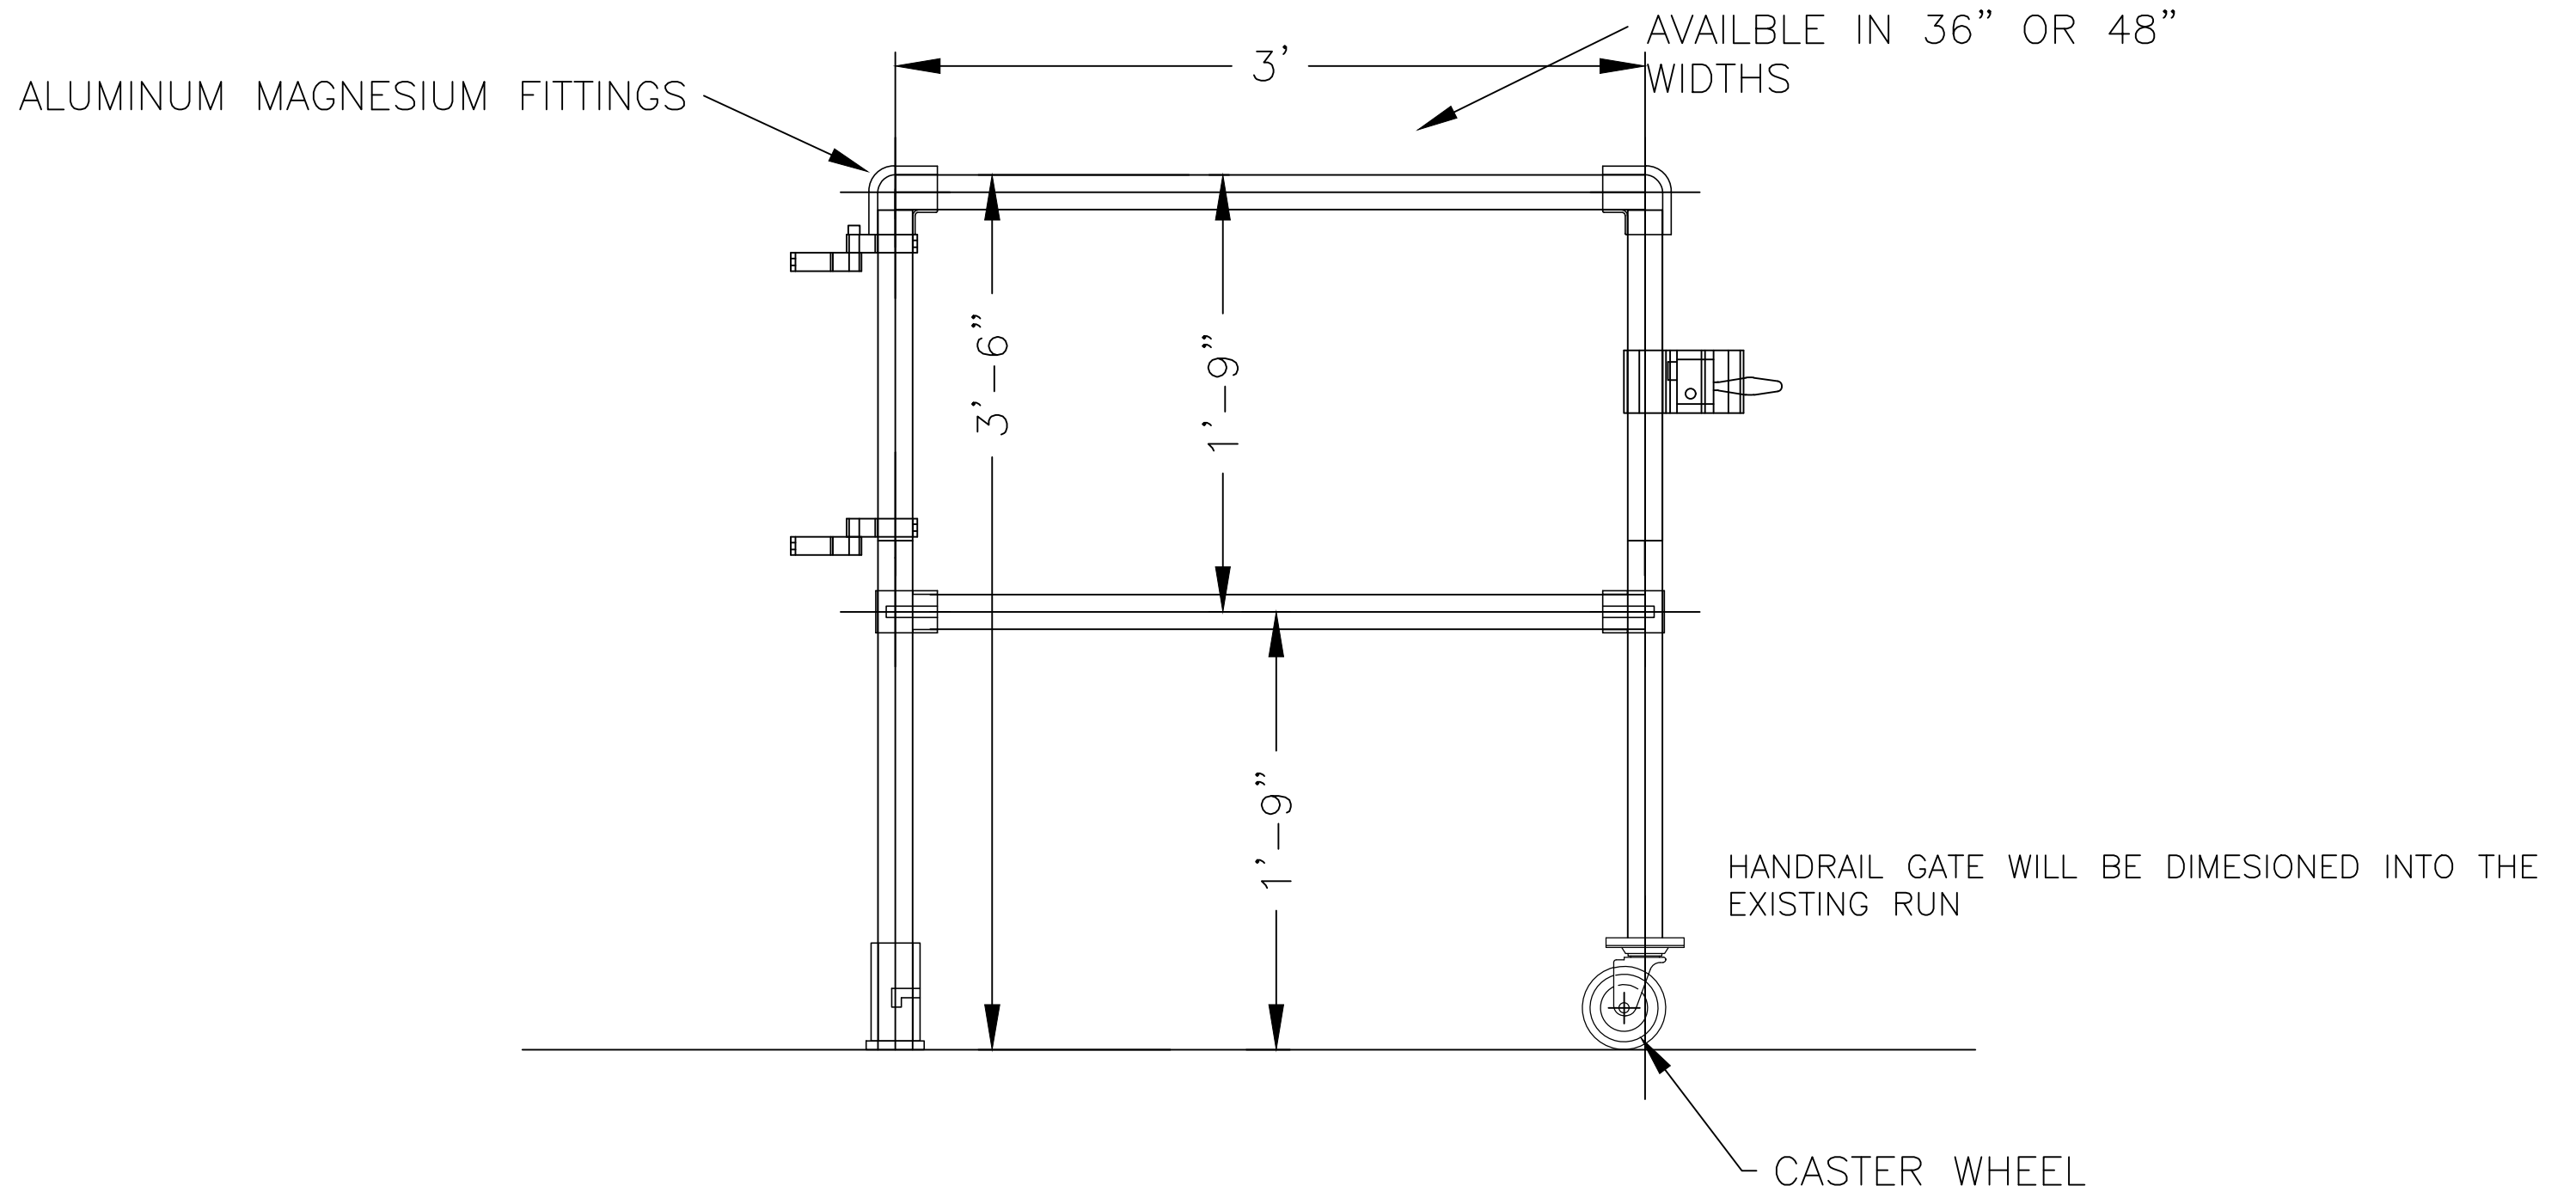

PART NUMBER:

HRK GATE-WHEEL-36 - HRK GATE LATCH & WHEEL 36"

HRK GATE-WHEEL-48 - HRK GATE LATCH & WHEEL 48"

THIS DRAWING AND ALL THE INFORMATION THEREON IS THE PROPERTY OF THE IDEAL SHIELD, IS CONFIDENTIAL AND MUST NOT BE MADE PUBLIC, NOR COPIED, NOR USED, TO THE DISADVANTAGE OF SAID IDEAL SHIELD AND IS SUBJECT TO RETURN ON DEMAND.