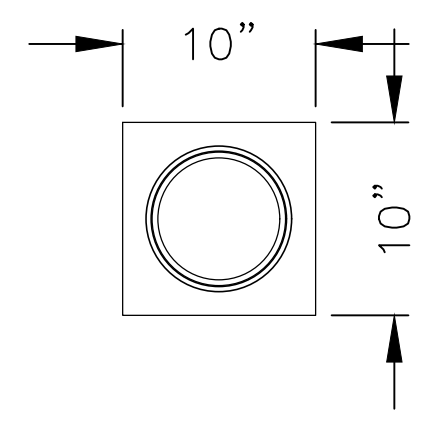

# IDEAL SHIELD CORED GOAL POST

FLANGE  
 NO FLANGE

5/8" x 10" x 10"  
FLANGE

### SPECIAL INSTRUCTIONS:

qty.  
-----  
-----  
-----  
-----

YES  STEEL FLOOR SLEEVE (7" ROUND)  
NO

THIS DRAWING AND ALL THE INFORMATION THEREON IS THE PROPERTY OF THE IDEAL SHIELD. IS CONFIDENTIAL AND MUST NOT BE MADE PUBLIC, NOR COPIED, NOR USED, TO THE DISADVANTAGE OF SAID IDEAL SHIELD AND IS SUBJECT TO RETURN ON DEMAND.  
COPYRIGHT 2003  
IDEAL SHIELD®

NO.	REVISIONS	DATE	APPROVED

  
 2525 Clark St.  
 Detroit, MI 48209

PROJECT	CUSTOMER	DESCRIPTION	DRAWN BY	APPROVED BY	DATE
		CORED GOAL POST	GABRIEL.C		
			PROJECT NO.:		SCALE: NA
			FINISH:		DRAWING NO.:
			MATERIAL:		SHEET 1 OF 1