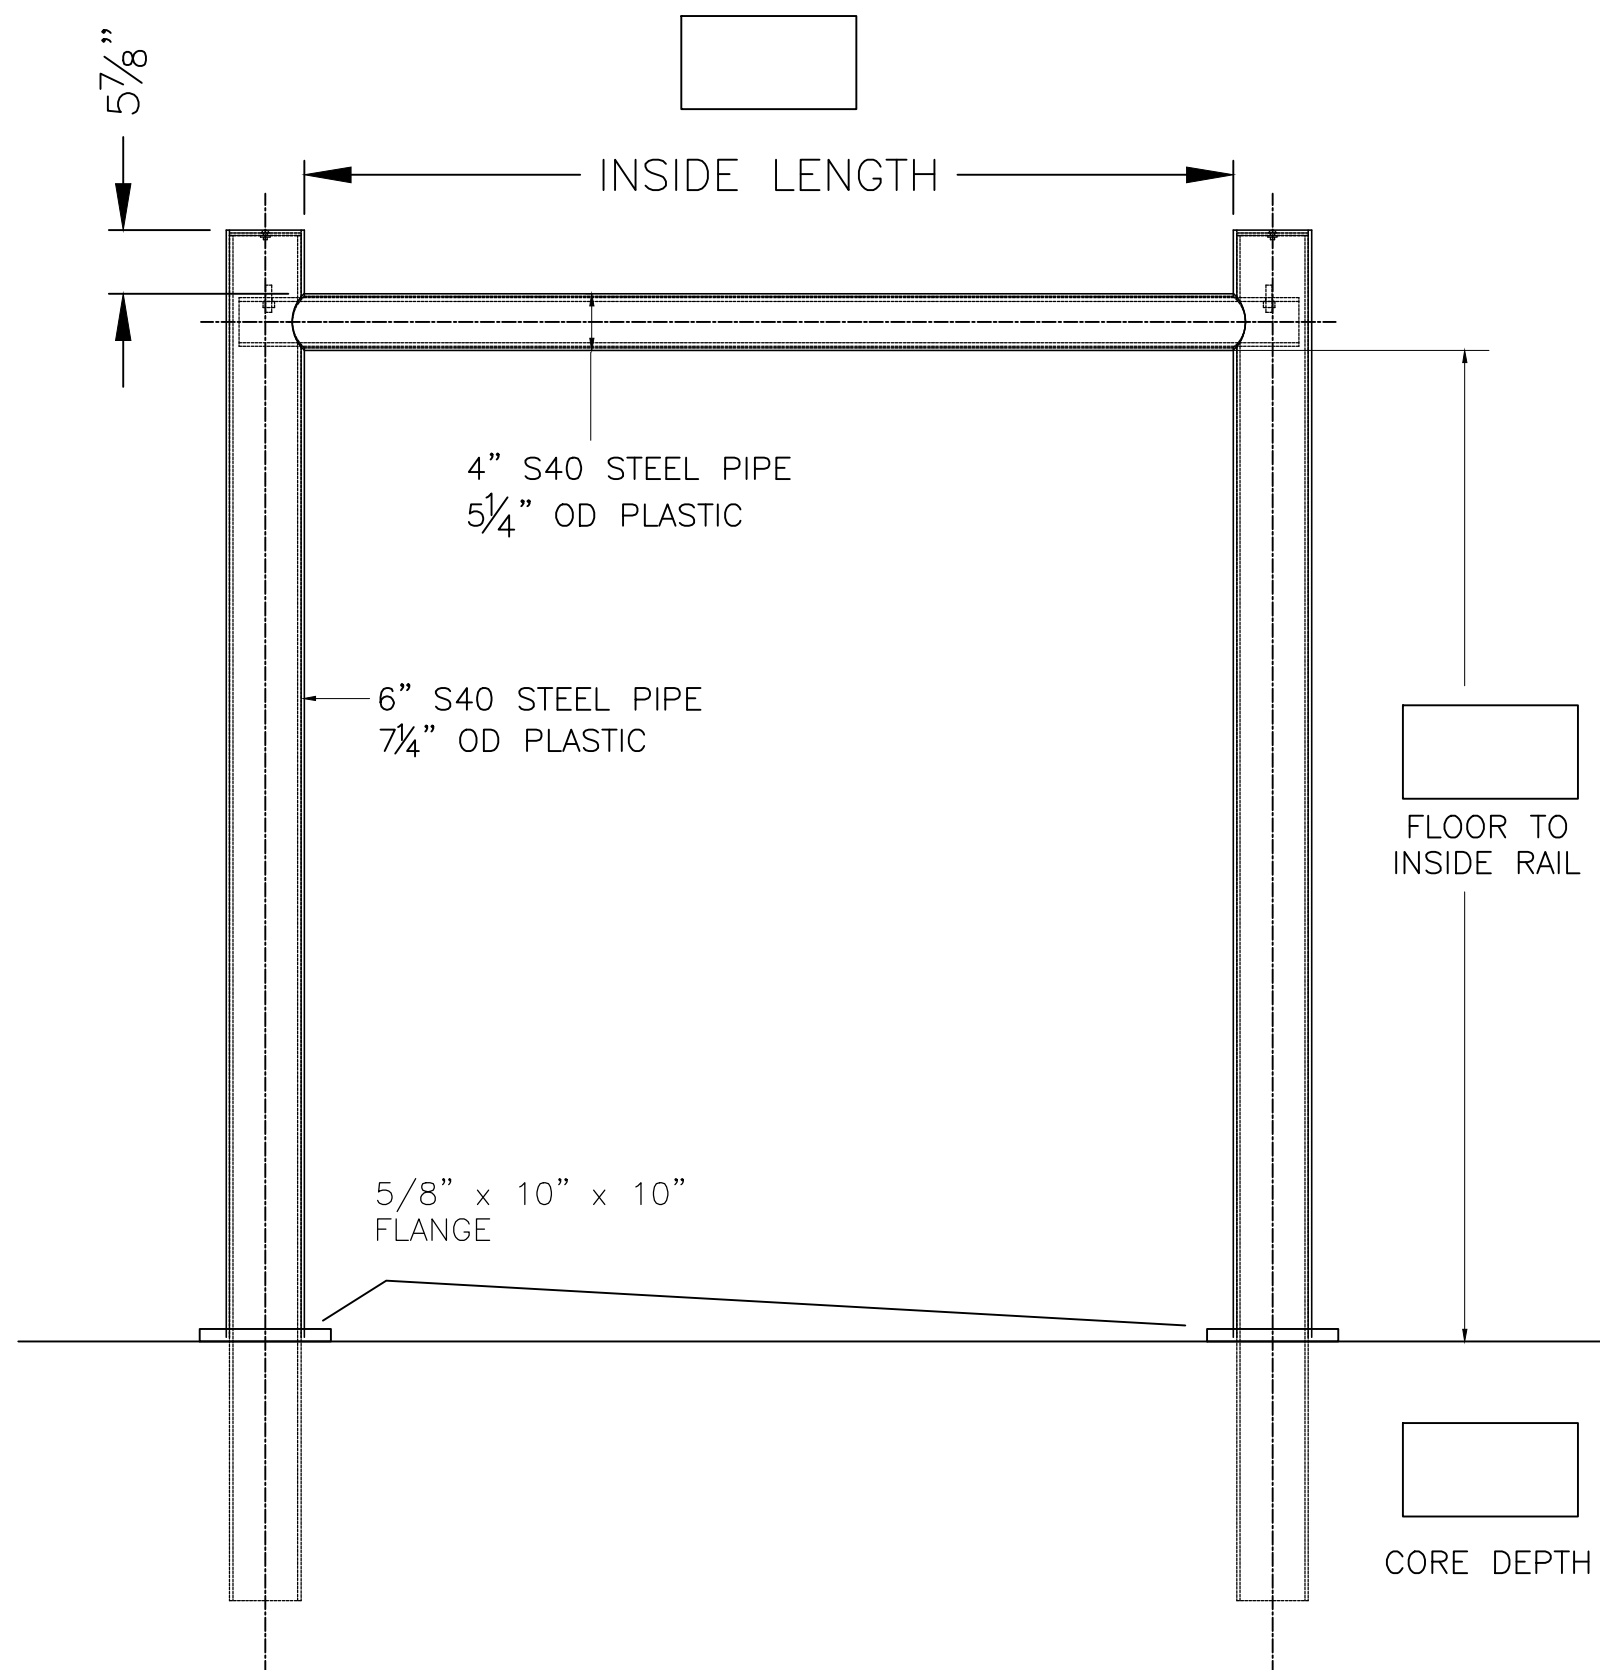

# IDEAL SHIELD CORED GOAL POST

FLANGE  
 NO FLANGE

5/8" x 10" x 10"  
FLANGE

### SPECIAL INSTRUCTIONS:

qty.  
-----  
-----  
-----  
-----

YES  STEEL FLOOR SLEEVE (7" ROUND)  
NO

THIS DRAWING AND ALL THE INFORMATION THEREON IS THE PROPERTY OF THE IDEAL SHIELD. IS CONFIDENTIAL AND MUST NOT BE MADE PUBLIC, NOR COPIED, NOR USED, TO THE DISADVANTAGE OF SAID IDEAL SHIELD AND IS SUBJECT TO RETURN ON DEMAND.  
COPYRIGHT 2003  
IDEAL SHIELD®

NO.	REVISIONS	DATE	APPROVED

  
 2525 Clark St.  
 Detroit, MI 48209

PROJECT	CUSTOMER	DESCRIPTION	DRAWN BY	APPROVED BY	DATE
		CORED GOAL POST	GABRIEL.C		
			PROJECT NO.:		SCALE: NA
			FINISH:		DRAWING NO.:
			MATERIAL:		SHEET 1 OF 1