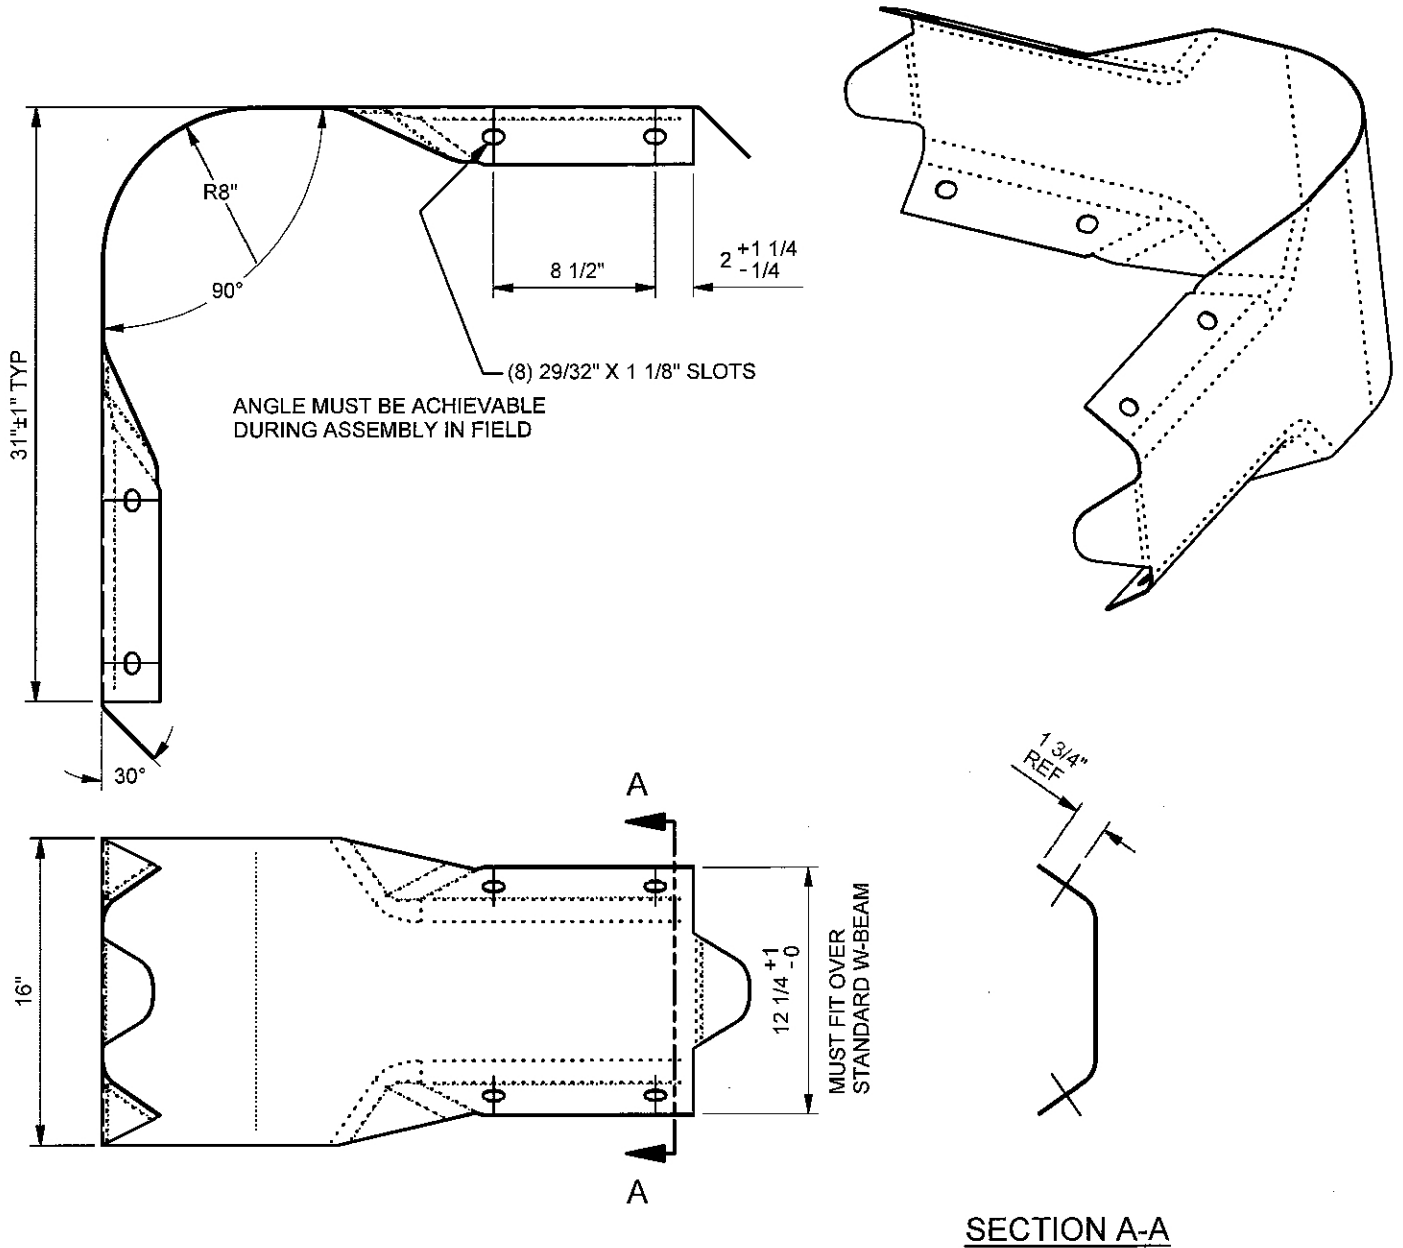

# HIGHWAY GUARDRAIL: OUTSIDE CORNER

- NOTE:**
1. MAKE FROM PN 912
  2. REFERENCE AASHTO M180 & RWE05a