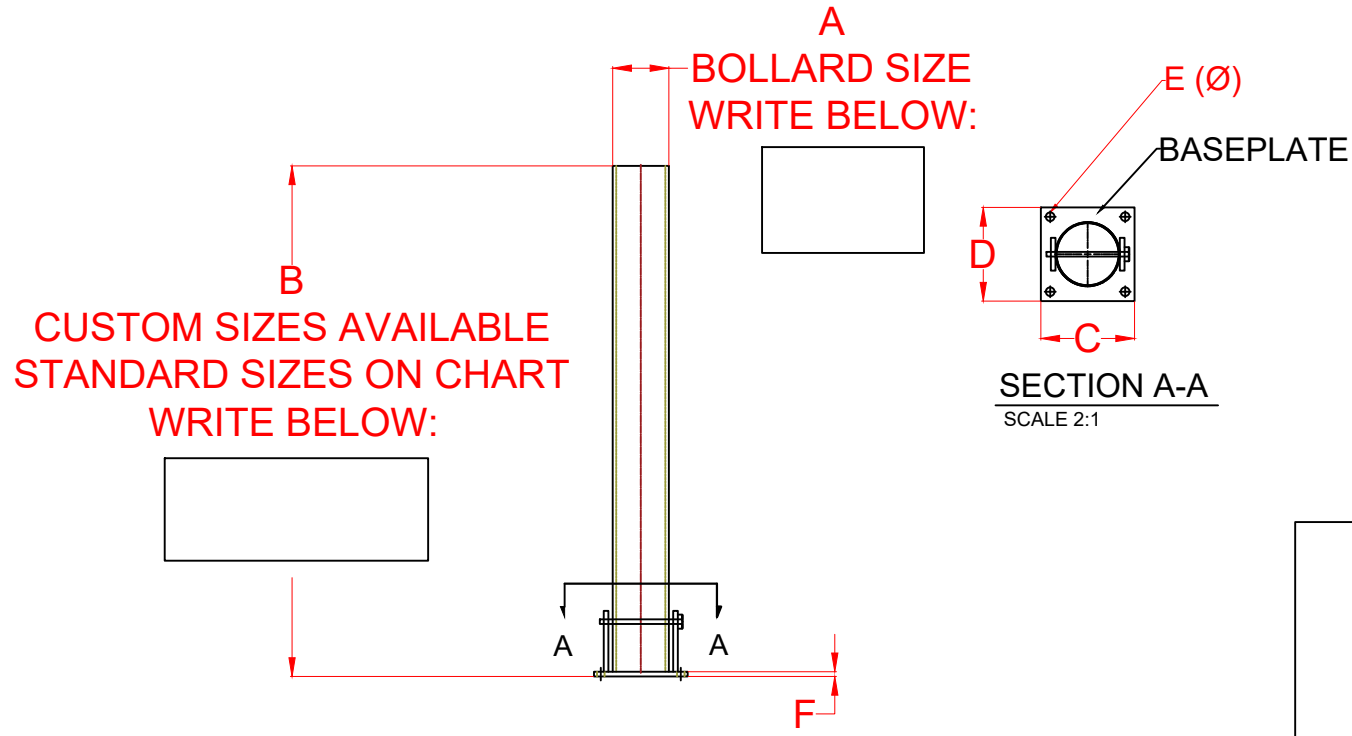

COLLAPSIBLE STEEL PIPE BOLLARD

QTY (WRITE BELOW):

BOLLARD COVER
COLOR:

PIPE SCHEDULE (SELECT ONE):

SCH 40

☐

SCHEDULE 80

☐

FINISH OPTIONS (SELECT ONE):

PRIMED

☐

GALVANIZED

☐

BARE

☐

BOLLARD COVER OPTIONS (SELECT ONE):

$\frac{1}{8}$ " BOLLARD COVER

☐

$\frac{1}{4}$ " BOLLARD COVER

☐

STEEL BOLLARD AND BASEPLATE SIZE CHART

BOLLARD SIZE	A	B	C	D	E	F
4" PIPE BOLLARD	4.5"	42"	10"	10"	15/16"	1/2"
6" PIPE BOLLARD	6.625"	42"	10"	10"	15/16"	5/8"

NO.	REVISIONS	DATE	APPROVED

idealSHIELD
2525 Clark St.
Detroit, MI 48209

PROJECT

CUSTOMER

DESCRIPTION

DESIGNED BY	D.P.	APPROVED BY	DATE
			8/11/2020
PROJECT NO.		TITLE	
DRAWN		DRAWING NO.	
DATE		SHEET	OF