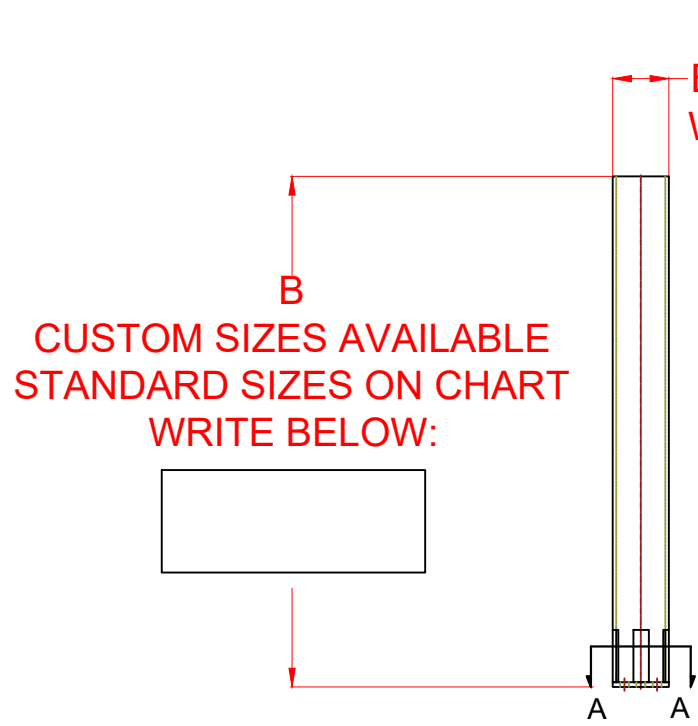

HIDDEN BASEPLATE STEEL PIPE BOLLARD

QTY (WRITE BELOW):

BOLLARD COVER
COLOR:

PIPE SCHEDULE (SELECT ONE):

SCH 40

☐

SCHEDULE 80

☐

FINISH OPTIONS (SELECT ONE):

PRIMED

☐

GALVANIZED

☐

BARE

☐

BOLLARD COVER OPTIONS (SELECT ONE):

1/8" BOLLARD COVER

☐

1/4" BOLLARD COVER

☐

DECORATIVE BOLLARD COVER

☐

STEEL BOLLARD AND BASEPLATE SIZE CHART

BOLLARD SIZE	A	B	C
4" PIPE BOLLARD	4.5"	52",48",42",36",27"	5/8"
5" PIPE BOLLARD	5.563"	52",48",42",36",27"	5/8"
6" PIPE BOLLARD	6.625"	52",48",42",36",27"	5/8"
8" PIPE BOLLARD	8.625"	52",48",42",36",27"	5/8"

NO.	REVISIONS	DATE	APPROVED

idealSHIELD
2525 Clark St.
Detroit, MI 48209

PROJECT	CUSTOMER	DESCRIPTION	DESIGNED BY	DATE
			D.P.	8/11/2020