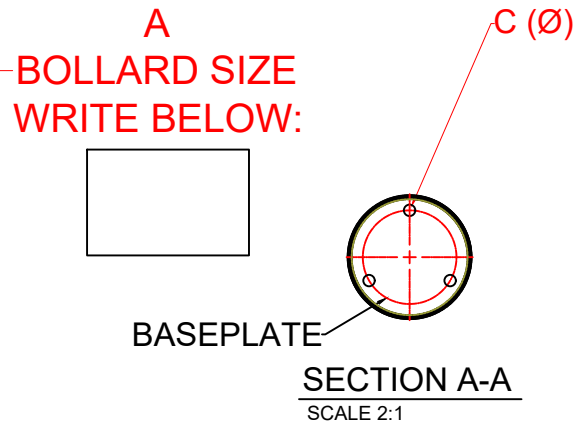

HIDDEN BASEPLATE STEEL PIPE BOLLARD

QTY (WRITE BELOW):

BOLLARD COVER
COLOR:

PIPE SCHEDULE (SELECT ONE):

SCH 40

☐

SCHEDULE 80

☐

FINISH OPTIONS (SELECT ONE):

PRIMED

☐

GALVANIZED

☐

BARE

☐

BOLLARD COVER OPTIONS (SELECT ONE):

1/8" BOLLARD COVER

☐

1/4" BOLLARD COVER

☐

DECORATIVE BOLLARD COVER

☐

STEEL BOLLARD AND BASEPLATE SIZE CHART

BOLLARD SIZE	A	B	C
4" PIPE BOLLARD	4.5"	52",48",42",36",27"	5/8"
5" PIPE BOLLARD	5.563"	52",48",42",36",27"	5/8"
6" PIPE BOLLARD	6.625"	52",48",42",36",27"	5/8"
8" PIPE BOLLARD	8.625"	52",48",42",36",27"	5/8"

NO.	REVISIONS	DATE	APPROVED

idealSHIELD
2525 Clark St.
Detroit, MI 48209

PROJECT	CUSTOMER	DESCRIPTION	DESIGNED BY	DATE
			D.P.	8/11/2020