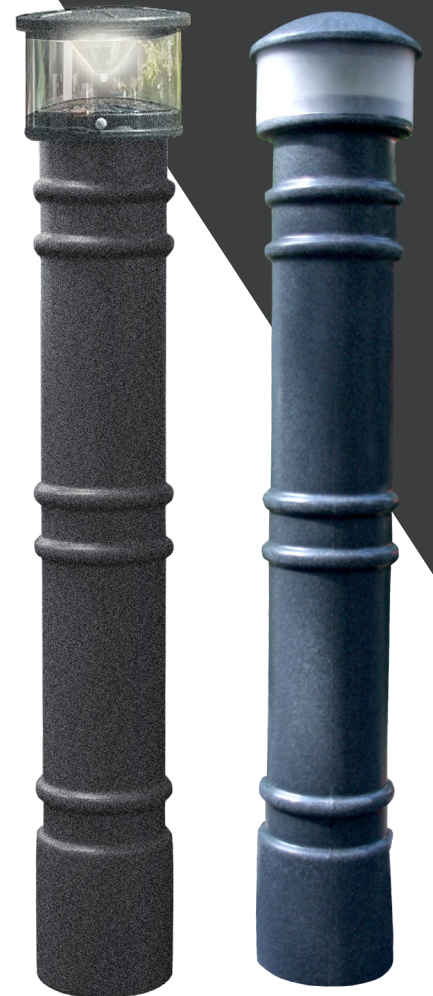

LIGHTED DECORATIVE BOLLARD COVER

UV

HARDWIRED

Specifications

- **AVAILABLE IN ANY COLOR:** We can match any color imaginable
- **PATENTED INSTALL:** Covers fit 6" pipe diameter (can fit 4" pipe with insert)
- **MADE OF:** ¼" nominal wall thickness LDPE plastic
- **HEIGHT:** 58" overall, 51 pipe (cut to custom height for no additional charge)
- **HARDWIRED LIGHT COVER:** Dome Top with Frosted Glass
- **UV LIGHT COVER:** Flat Top with Clear Acrylic Glass