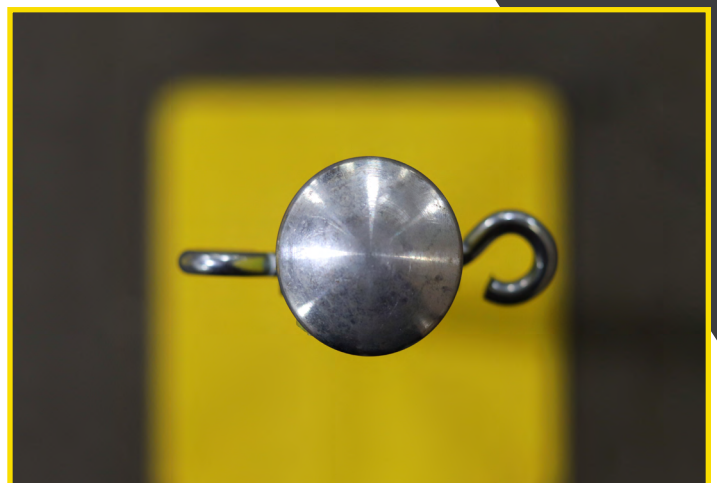

LOOP DETAIL

ideaSHIELD®

[866]825-8659

WWW.IDEALSHIELD.COM