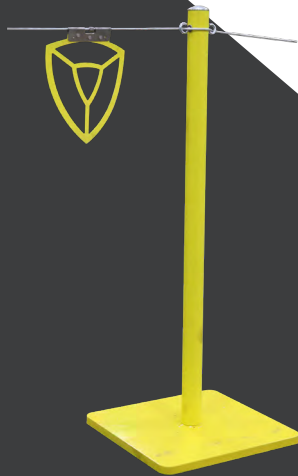

WARNING LINE SYSTEM

MEETS
OSHA
STANDARDS

ROOF TOP
GUIDE LINES
FOR WORKERS
SAFETY

HIGHLY
VISIBLE BASES &
FLAGS

- Reliable warning line system for roof top workers
- Made of 50 lbs. base plated stanchions with plastic coated stainless steel cable and aluminum pendant flags
- Stanchions: 39" tall
- Base Plates: 15" x 15"
- Meets OSHA Standards