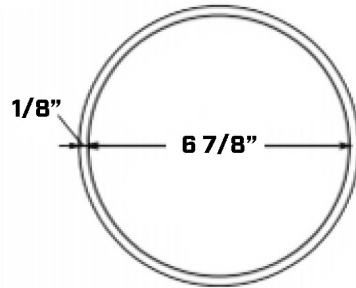

# 6" REFLECTIVE BOLLARD COVER

AVAILABLE HEIGHTS UP TO 65"

STEEL PIPE ID= 6"  
 STEEL PIPE OD= 6.625"  
 CIRCUMFERENCE= 20.5"- 21.5"  
 IDEAL SLEEVE ID= 7"

CROSS SECTION OF SLEEVE

AVAILABLE IN YELLOW, ONYX GRAY, BLACK, RED, AND 285 BLUE  
 REFLECTIVE TAPE OPTIONS; RED, SILVER, OR YELLOW