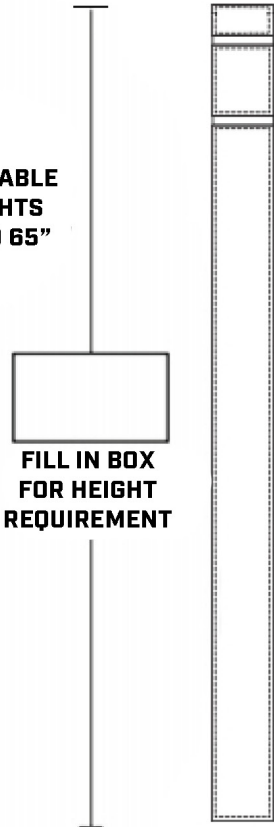

# 6" REFLECTIVE BOLLARD COVER

AVAILABLE HEIGHTS UP TO 65"

STEEL PIPE ID= 6"  
 STEEL PIPE OD= 6.625"  
 CIRCUMFERENCE= 20.5"- 21.5"  
 IDEAL SLEEVE ID= 7"

CROSS SECTION OF SLEEVE

AVAILABLE IN YELLOW, ONYX GRAY, BLACK, RED, AND 285 BLUE  
 REFLECTIVE TAPE OPTIONS; RED, SILVER, OR YELLOW

REFLECTIVE TAPE REQUIRED: \_\_\_\_\_

QUANTITY: \_\_\_\_\_

NAME: \_\_\_\_\_

ADDRESS: \_\_\_\_\_

CITY, STATE, ZIP: \_\_\_\_\_

PHONE: \_\_\_\_\_

EMAIL: \_\_\_\_\_

**\*\*BOLLARD COVER HEIGHT MAY CHANGE SHIPPING COSTS ASSOCIATED**