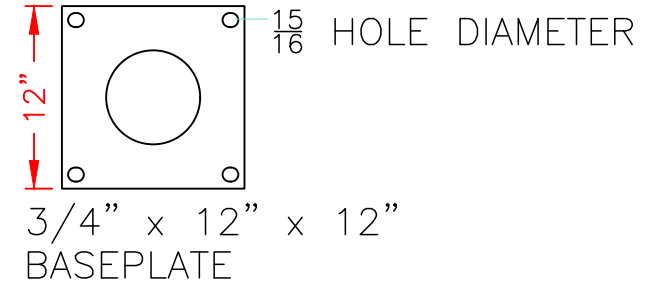

SPECIAL INSTRUCTIONS:

YES ☐
NO ☐ SPOOL OPTION