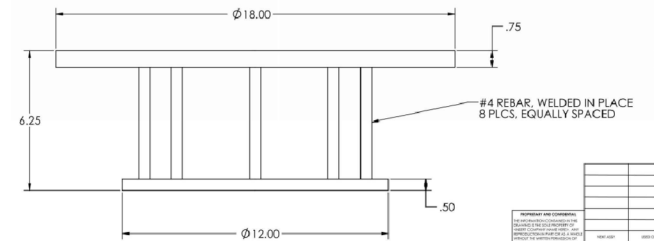

NO.	REVISIONS	DATE	APPROVED

IDEAL SHIELD
2525 Clark St.
Detroit, MI 48209

PROJECT

CUSTOMER

APPROVED BY:

DESCRIPTION

PLATED GOAL POST

DESIGNED BY: D.P.	APPROVED BY:	DATE:
PROJECT NO.:	SCALE:	NA
DRAWING NO.:	SHEET:	1 OF 1
MATERIAL:	PIPE & PLASTIC	

*SIGNATURE REQUIRED FOR SUBMITTAL