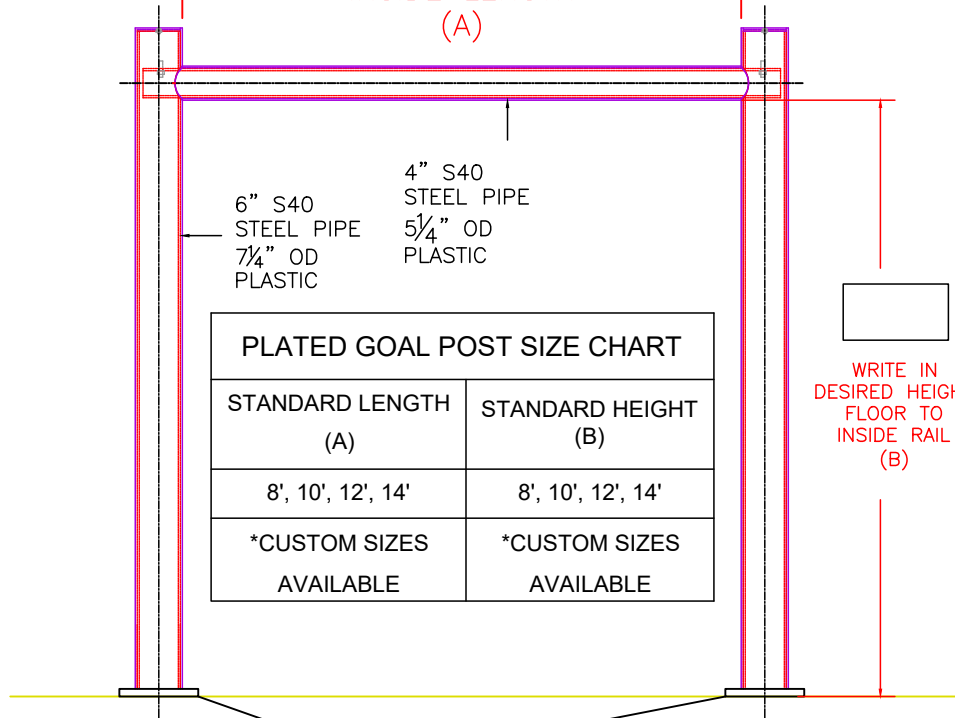

**IDEAL SHIELD
PLATED GOAL POST
PART# GP-YL-WIDTH-HEIGHT-PLATED**

*COLOR CODE

WRITE IN DESIRED
INSIDE LENGTH
(A)

PLATED GOAL POST SIZE CHART	
STANDARD LENGTH (A)	STANDARD HEIGHT (B)
8', 10', 12', 14'	8', 10', 12', 14'
*CUSTOM SIZES AVAILABLE	*CUSTOM SIZES AVAILABLE

WRITE IN
DESIRED HEIGHT
FLOOR TO
INSIDE RAIL
(B)

3/4" x
12" x 12"
FLANGE
DETAIL 1

QTY.

DETAIL 1