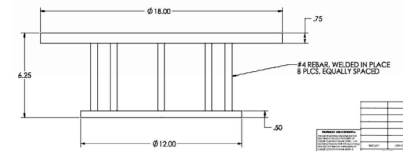

SPECIAL INSTRUCTIONS:

NO.	REVISIONS	DATE	APPROVED

2525 Clark St.
Detroit, MI 48209

PROJECT: _____

CUSTOMER: _____

APPROVED BY: _____

DESCRIPTION: **PLATED GOAL POST**

DESIGN BY: D.P.	APPROVED BY: _____	DATE: _____
PROJECT NO: _____	SCALE: NA	
		DRAWING NO: _____
MATERIAL: PIPE & PLASTIC		SHEET 1 OF 1

*SIGNATURE REQUIRED FOR SUBMITTAL