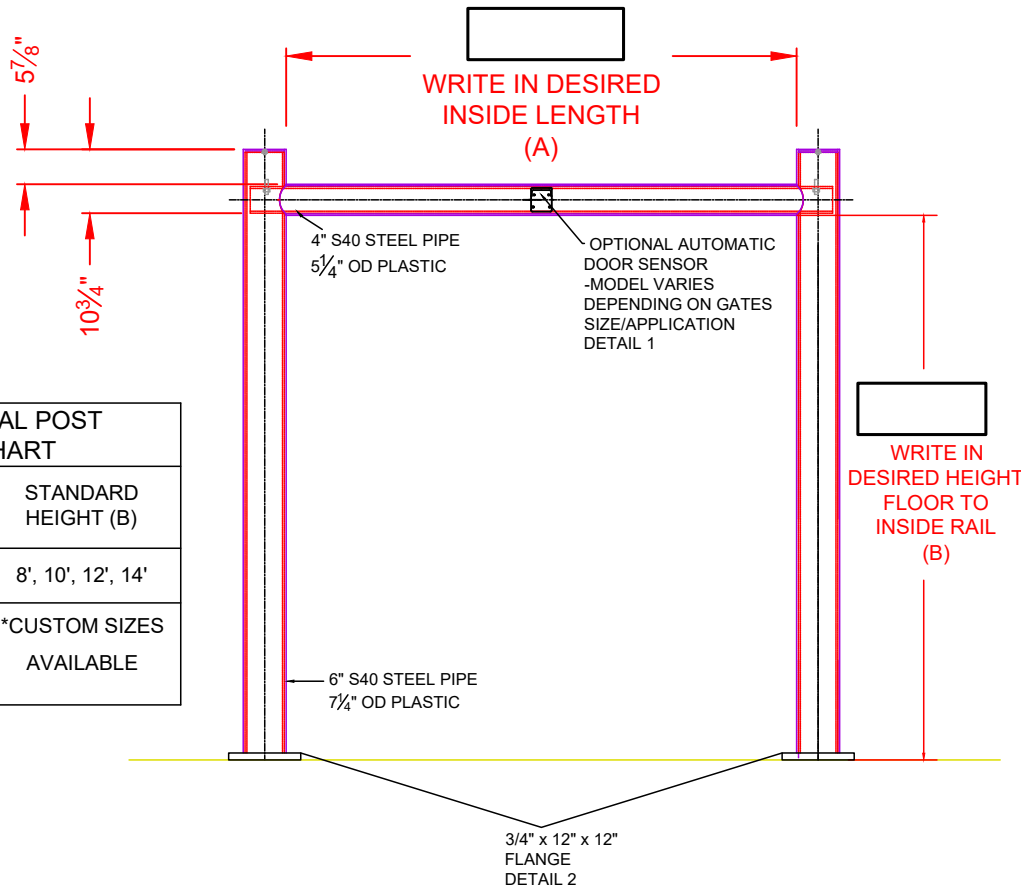

IDEAL SHIELD PLATED GOAL POST

PART# GP-YL-WIDTH-HEIGHT-PLATED

QTY. DESIRED

CORED GOAL POST SIZE CHART	
STANDARD LENGTH (A)	STANDARD HEIGHT (B)
8', 10', 12', 14'	8', 10', 12', 14'
*CUSTOM SIZES AVAILABLE	*CUSTOM SIZES AVAILABLE