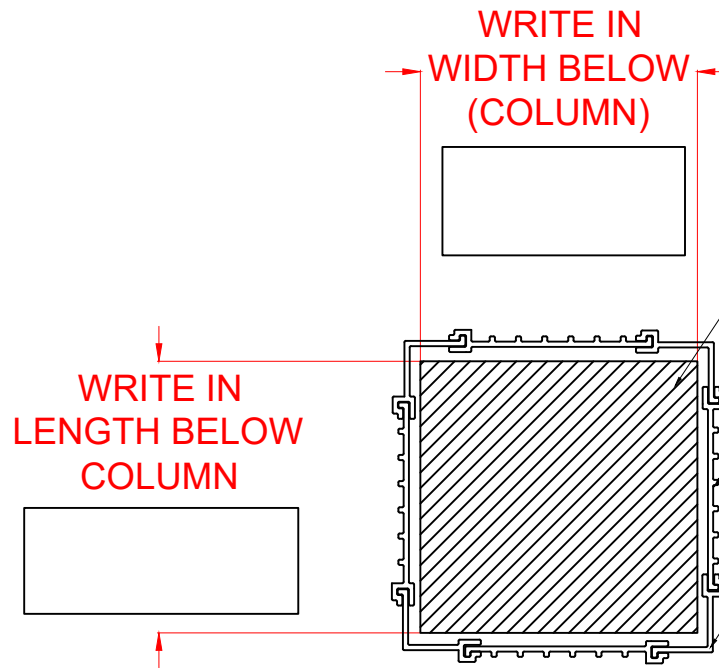

TOP VIEW
SCALE 2:1

SQUARE COLUMN

SQUARE COLUMN WRAP
(CAN BE ADJUSTED TO FIT
ANY SIZE COLUMN LXW)

ADJUST BY CUTTING OF SEGMENTS
IN 1" INTERVALS
OR ADDING ADDITIONAL PIECES

CHECK DESIRED COLOR:

- ☐ RED
- ☐ YELLOW
- ☐ GREY

COPYRIGHT 2020
IDEAL SHIELD ®

NO.	REVISIONS	DATE	APPROVED

IDEAL SHIELD
2525 Clark St.
Detroit, MI 48209

PROJECT	CUSTOMER

DESCRIPTION
SQUARE COLUMN WRAP

DRAWN BY:	APPROVED BY:	DATE:
D.P.		8/11/2020
PROJECT NO:		SCALE:
DRAWING NO:		SHEET OF