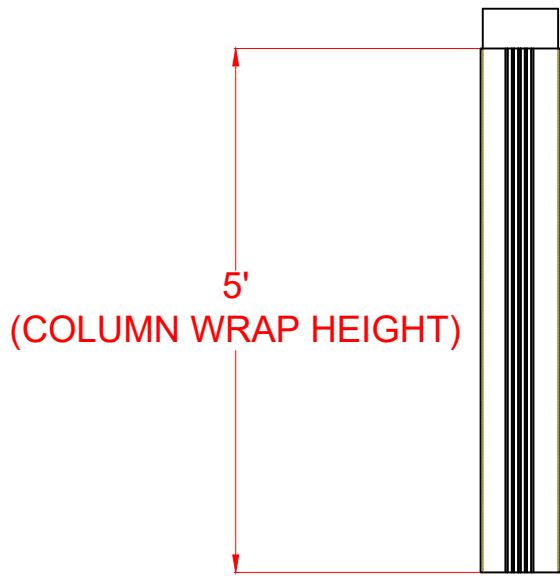

SQUARE COLUMN WRAP PRODUCT DETAIL AND ORDER SHEET

FRONT VIEW