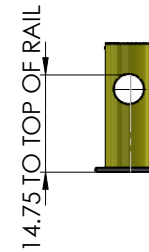

4 FOOT RAIL
PART#:
BGS-RL-4

QTY:

2.5" SCH 80
WITH YELLOW PLASTIC

8 FOOT RAIL
PART#:
BGS-RL-8

QTY:

EXAMPLE LAYOUT

- QTY: 2 CORNER POSTS
- QTY: 2 END POSTS
- QTY: 9 MID POSTS
- QTY: 11 - 8 FOOT RAILS
- QTY: 1 - 4 FOOT RAILS
- HEIGHT TO TOP OF RAIL: 14.75"

MID POST
PART#:
BGS-EP-1-PLATED

QTY:

END POST
PART#:
BGS-EP-1-PLATED

QTY:

CORNER POST
PART#:
BGS-CP-1-PLATED

QTY:

CUSTOMER INITIALS

STANDARD BARRIER GUARD
ONE LINE PLATED ORDER FORM