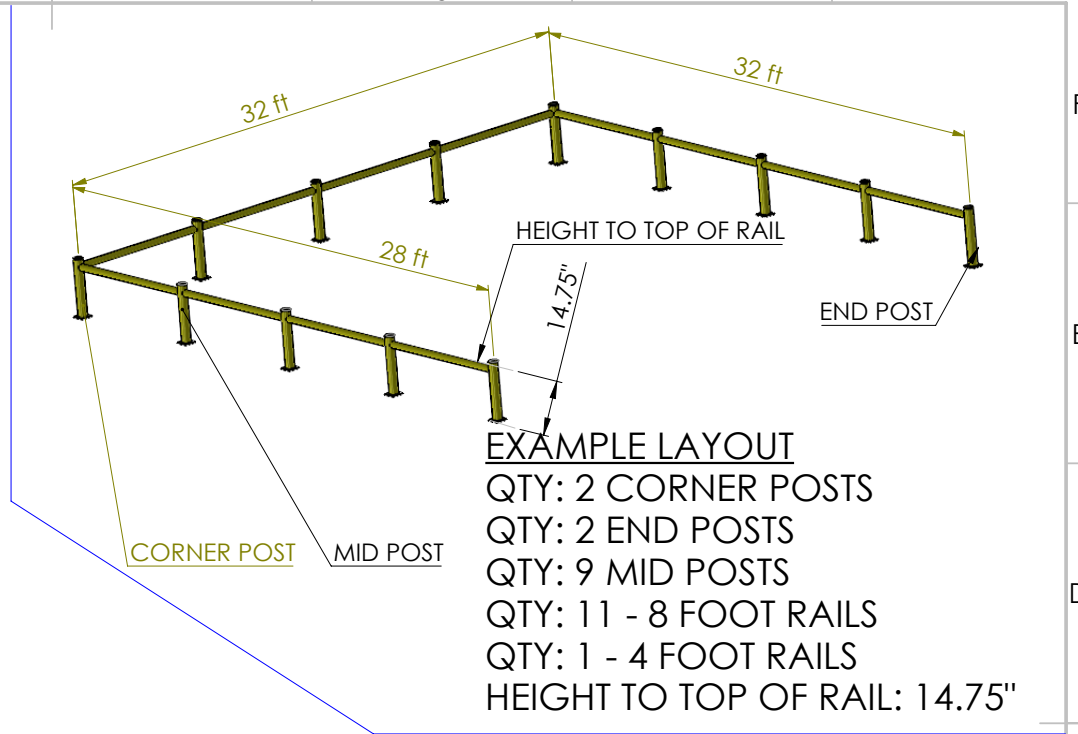

4 FOOT RAIL
PART#:
BGS-RL-4

QTY:

2.5" SCH 80
WITH YELLOW PLASTIC

8 FOOT RAIL
PART#:
BGS-RL-8

QTY:

EXAMPLE LAYOUT

- QTY: 2 CORNER POSTS
- QTY: 2 END POSTS
- QTY: 9 MID POSTS
- QTY: 11 - 8 FOOT RAILS
- QTY: 1 - 4 FOOT RAILS
- HEIGHT TO TOP OF RAIL: 14.75"

MID POST
PART#:
BGS-EP-1-PLATED

QTY:

END POST
PART#:
BGS-EP-1-PLATED

QTY:

CORNER POST
PART#:
BGS-CP-1-PLATED

QTY:

CUSTOMER INITIALS

STANDARD BARRIER GUARD
ONE LINE PLATED ORDER FORM

NOTE* WHEN INSTALLING THIS SYSTEM BE SURE TO
BACK OUT THE SET SCREW ON THE RAIL