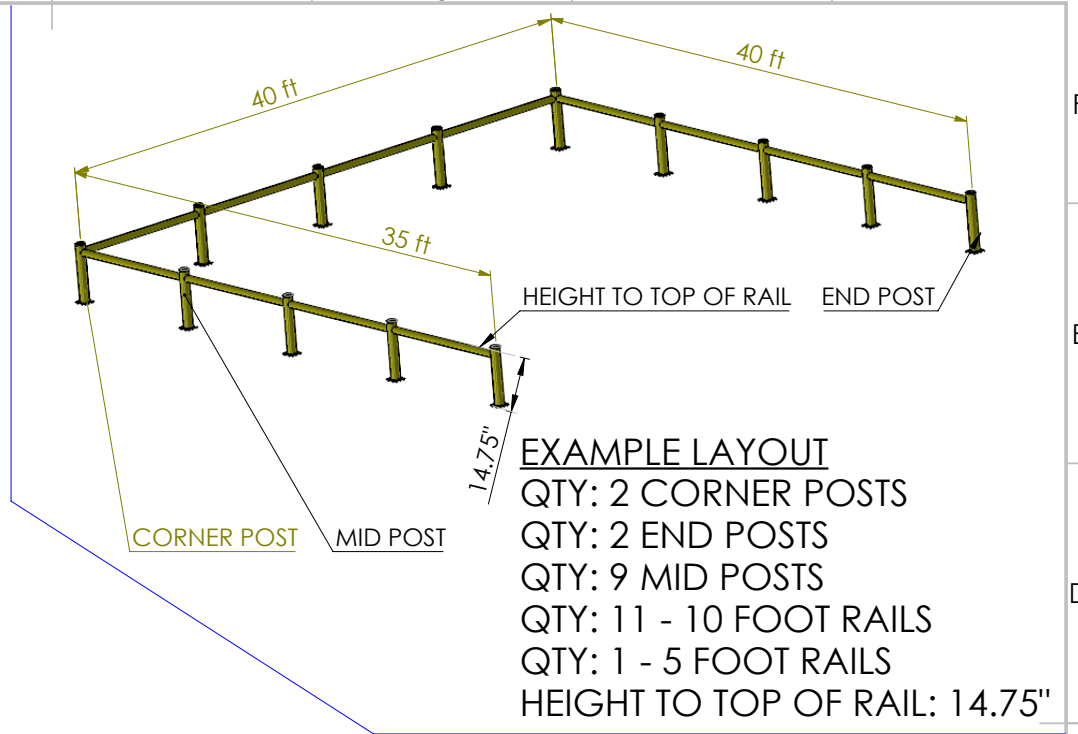

5 FOOT RAIL
PART#:
BGH-RL-5

QTY:

4" SCH 40
WITH YELLOW PLASTIC

10 FOOT RAIL
PART#:
BGH-RL-10

QTY:

6" SCH 40
WITH YELLOW PLASTIC

MID POST
PART#:
BGH-MP-1-PLATED

QTY:

END POST
PART#:
BGH-EP-1-PLATED

QTY:

CORNER POST
PART#:
BGH-CP-1-PLATED

QTY:

CUSTOMER INITIALS

HEAVY BARRIER GUARD
ONE LINE PLATED ORDER FORM

EXAMPLE LAYOUT

- QTY: 2 CORNER POSTS
- QTY: 2 END POSTS
- QTY: 9 MID POSTS
- QTY: 11 - 10 FOOT RAILS
- QTY: 1 - 5 FOOT RAILS
- HEIGHT TO TOP OF RAIL: 14.75"

NOTE* WHEN INSTALLING THIS SYSTEM BE SURE TO
BACK OUT THE SET SCREW ON THE RAIL