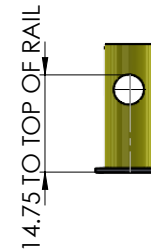

5 FOOT RAIL
PART#:
BGH-RL-5

QTY:

4" SCH 40
WITH YELLOW PLASTIC

10 FOOT RAIL
PART#:
BGH-RL-10

QTY:

6" SCH 40
WITH YELLOW PLASTIC

MID POST
PART#:
BGH-MP-1-PLATED

QTY:

END POST
PART#:
BGH-EP-1-PLATED

QTY:

CORNER POST
PART#:
BGH-CP-1-PLATED

QTY:

CUSTOMER INITIALS

HEAVY BARRIER GUARD
ONE LINE PLATED ORDER FORM

EXAMPLE LAYOUT

- QTY: 2 CORNER POSTS
- QTY: 2 END POSTS
- QTY: 9 MID POSTS
- QTY: 11 - 10 FOOT RAILS
- QTY: 1 - 5 FOOT RAILS
- HEIGHT TO TOP OF RAIL: 14.75"