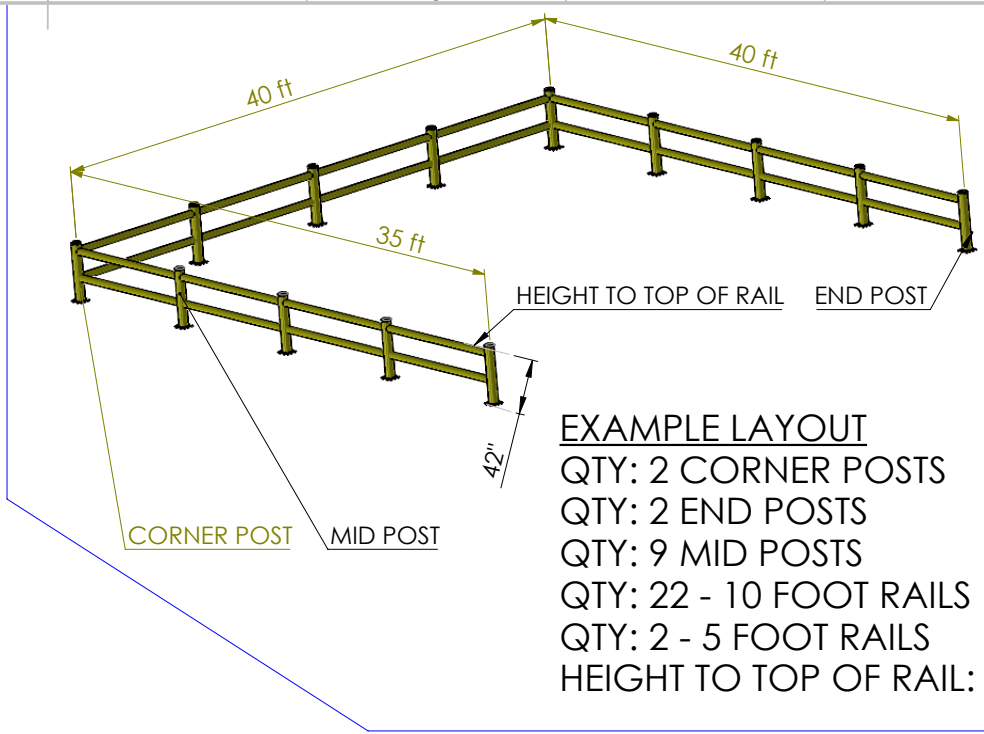

QTY:

10 FOOT RAIL
PART#: BGH-RL-10

QTY:

MID POST
PART#: BGH-MP-2-PLATED

QTY:

END POST
PART#: BGH-EP-2-PLATED

QTY:

CORNER POST
PART#: BGH-CP-2-PLATED

QTY:

EXAMPLE LAYOUT

- QTY: 2 CORNER POSTS
- QTY: 2 END POSTS
- QTY: 9 MID POSTS
- QTY: 22 - 10 FOOT RAILS
- QTY: 2 - 5 FOOT RAILS
- HEIGHT TO TOP OF RAIL: 42"

CUSTOMER INITIALS

HEAVY BARRIER GUARD PLATED
TWO LINE ORDER FORM