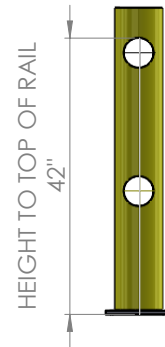

QTY:

10 FOOT RAIL
PART#: BGH-RL-10

QTY:

MID POST
PART#: BGH-MP-2-PLATED

QTY:

END POST
PART#: BGH-EP-2-PLATED

QTY:

CORNER POST
PART#: BGH-CP-2-PLATED

QTY:

EXAMPLE LAYOUT

- QTY: 2 CORNER POSTS
- QTY: 2 END POSTS
- QTY: 9 MID POSTS
- QTY: 22 - 10 FOOT RAILS
- QTY: 2 - 5 FOOT RAILS
- HEIGHT TO TOP OF RAIL: 42"

CUSTOMER INITIALS

HEAVY BARRIER GUARD PLATED
TWO LINE ORDER FORM