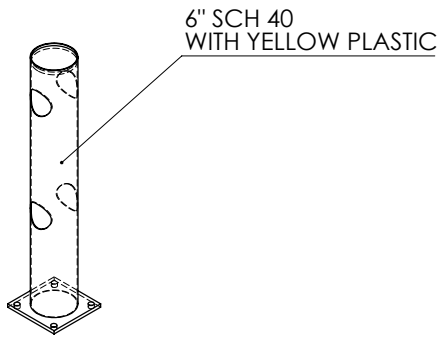

QTY:

10 FOOT RAIL
PART#: BGH-RL-10

QTY:

MID POST
PART#: BGH-MP-2-PLATED

QTY:

END POST
PART#: BGH-EP-2-PLATED

QTY:

CORNER POST
PART#: BGH-CP-2-PLATED

QTY:

EXAMPLE LAYOUT

- QTY: 2 CORNER POSTS
- QTY: 2 END POSTS
- QTY: 9 MID POSTS
- QTY: 22 - 10 FOOT RAILS
- QTY: 2 - 5 FOOT RAILS
- HEIGHT TO TOP OF RAIL: 42"

CUSTOMER INITIALS

HEAVY BARRIER GUARD PLATED
TWO LINE ORDER FORM