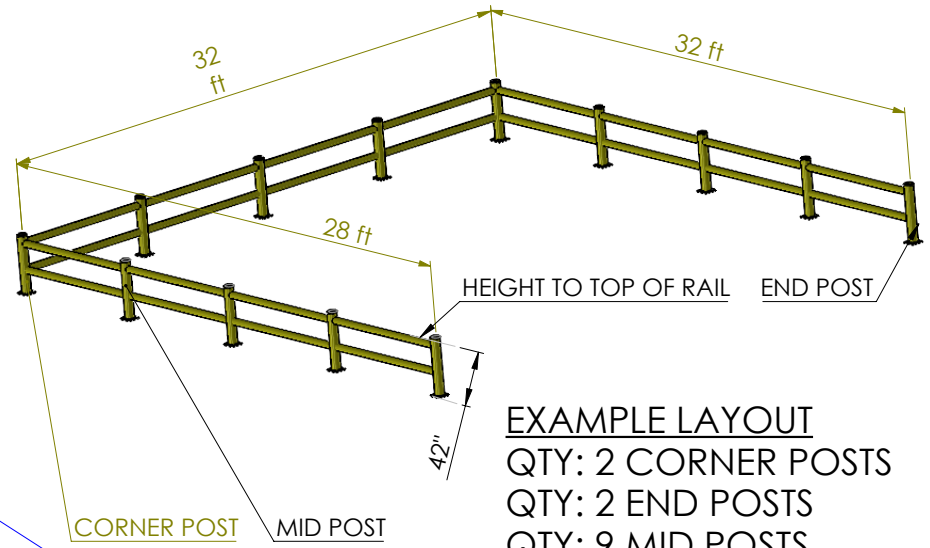

4 FOOT RAIL
PART#:
BGS-RL-4

QTY:

2.5" SCH 80
WITH YELLOW PLASTIC

8 FOOT RAIL
PART#:
BGS-RL-8

QTY:

4" SCH 40
WITH YELLOW PLASTIC

MID POST
PART#:
BGS-MP-2-PLATED

QTY:

END POST
PART#:
BGS-EP-2-PLATED

QTY:

CORNER POST
PART#:
BGS-CP-2-PLATED

QTY:

EXAMPLE LAYOUT

- QTY: 2 CORNER POSTS
- QTY: 2 END POSTS
- QTY: 9 MID POSTS
- QTY: 22 - 8 FOOT RAILS
- QTY: 2 - 4 FOOT RAILS
- HEIGHT TO TOP OF RAIL: 42"

CUSTOMER INITIALS

STANDARD BARRIER GUARD PLATED
TWO LINE ORDER FORM

NOTE* WHEN INSTALLING THIS SYSTEM BE SURE TO
BACK OUT THE SET SCREW ON THE RAIL