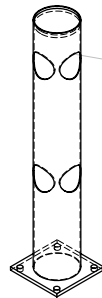

4 FOOT RAIL
PART#:
BGS-RL-4

QTY:

2.5" SCH 80
WITH YELLOW PLASTIC

8 FOOT RAIL
PART#:
BGS-RL-8

QTY:

4" SCH 40
WITH YELLOW PLASTIC

MID POST
PART#:
BGS-MP-2-PLATED

QTY:

END POST
PART#:
BGS-EP-2-PLATED

QTY:

CORNER POST
PART#:
BGS-CP-2-PLATED

QTY:

EXAMPLE LAYOUT

- QTY: 2 CORNER POSTS
- QTY: 2 END POSTS
- QTY: 9 MID POSTS
- QTY: 22 - 8 FOOT RAILS
- QTY: 2 - 4 FOOT RAILS
- HEIGHT TO TOP OF RAIL: 42"