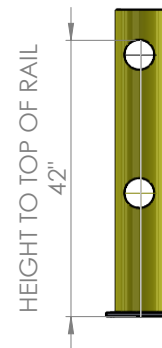

4 FOOT RAIL
PART#:
BGS-RL-4

QTY:

2.5" SCH 80
WITH YELLOW PLASTIC

8 FOOT RAIL
PART#:
BGS-RL-8

QTY:

4" SCH 40
WITH YELLOW PLASTIC

MID POST
PART#:
BGS-MP-2-PLATED

QTY:

END POST
PART#:
BGS-EP-2-PLATED

QTY:

CORNER POST
PART#:
BGS-CP-2-PLATED

QTY:

EXAMPLE LAYOUT

- QTY: 2 CORNER POSTS
- QTY: 2 END POSTS
- QTY: 9 MID POSTS
- QTY: 22 - 8 FOOT RAILS
- QTY: 2 - 4 FOOT RAILS
- HEIGHT TO TOP OF RAIL: 42"

CUSTOMER INITIALS

STANDARD BARRIER GUARD PLATED
TWO LINE ORDER FORM

NOTE* WHEN INSTALLING THIS SYSTEM BE SURE TO
BACK OUT THE SET SCREW ON THE RAIL