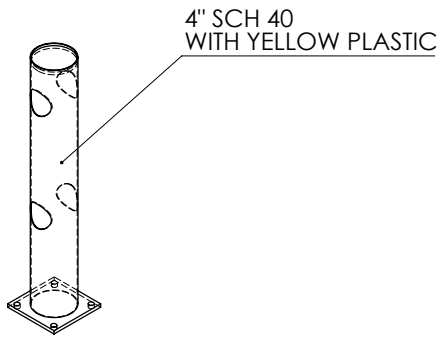

4 FOOT RAIL
PART#:
BGS-RL-4

QTY:

2.5" SCH 80
WITH YELLOW PLASTIC

8 FOOT RAIL
PART#:
BGS-RL-8

QTY:

4" SCH 40
WITH YELLOW PLASTIC

MID POST
PART#:
BGS-MP-2-PLATED

QTY:

END POST
PART#:
BGS-EP-2-PLATED

QTY:

CORNER POST
PART#:
BGS-CP-2-PLATED

QTY:

EXAMPLE LAYOUT

- QTY: 2 CORNER POSTS
- QTY: 2 END POSTS
- QTY: 9 MID POSTS
- QTY: 22 - 8 FOOT RAILS
- QTY: 2 - 4 FOOT RAILS
- HEIGHT TO TOP OF RAIL: 42"