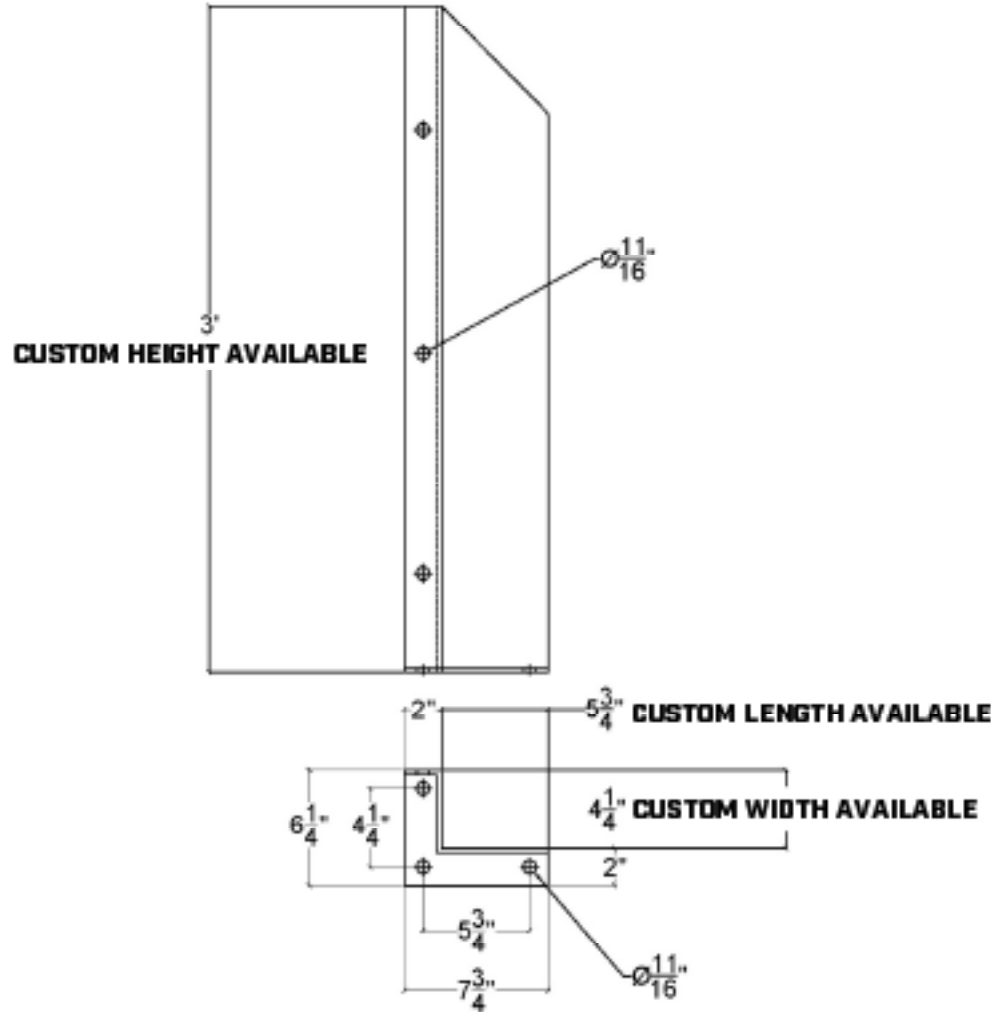

DOOR TRACK SHIELD

- _____ CUSTOM HEIGHT AVAILABLE
 - _____ CUSTOM LENGTH AVAILABLE
 - _____ CUSTOM WIDTH AVAILABLE
- *PLATE THICKNESS IS 1/4"**

<small>THE DRAWING AND ALL THE INFORMATION THEREON IS THE PROPERTY OF IDEAL SHIELD. IT IS CONFIDENTIAL AND MUST NOT BE REPRODUCED, COPIED, OR LOANED TO THE BIDDERS OR BE OF ANY IDEAL SHIELD AND IS SUBJECT TO RETURN ON DEMAND.</small> <small>COPYRIGHT 2020 IDEAL SHIELD</small>	NO.	REVISION	DATE	APPROVED	 2020 Clark St. Detroit, MI 48209	PROJECT	CUSTOMER	DESCRIPTION	DATE	D.P.	DATE
							APPROVED BY:	Door Track Shield			07/28/2020
									YELLOW POWDER COAT		
									MILD STEEL		