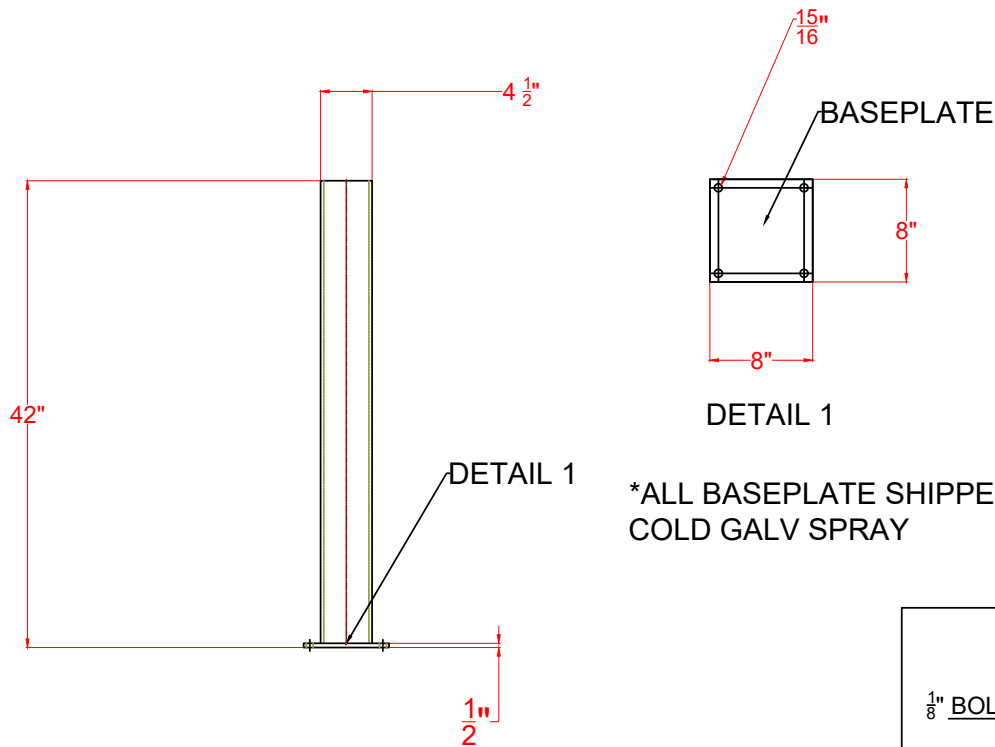

4" PLATED STEEL PIPE BOLLARD

QTY (WRITE BELOW): ____	BOLLARD COVER COLOR: ____

FINISH OPTIONS (SELECT ONE):

<u>BARE</u>	<u>GALVANIZED</u>	<u>PRIMED</u>
☐	☐	☐

*ALL BASEPLATE SHIPPED COLD GALV/ZINC SPRAY

BOLLARD COVER OPTIONS (SELECT ONE):

<u>1/8" BOLLARD COVER</u>	<u>1/4" BOLLARD COVER</u>	<u>DECORATIVE BOLLARD COVER</u>
☐	☐	☐

NO.	REVISIONS	DATE	APPROVED

PROJECT	CUSTOMER	DESCRIPTION	DESIGNED BY	APPROVED BY	DATE
		4" PLATED BOLLARD	D.P.		8/11/2020