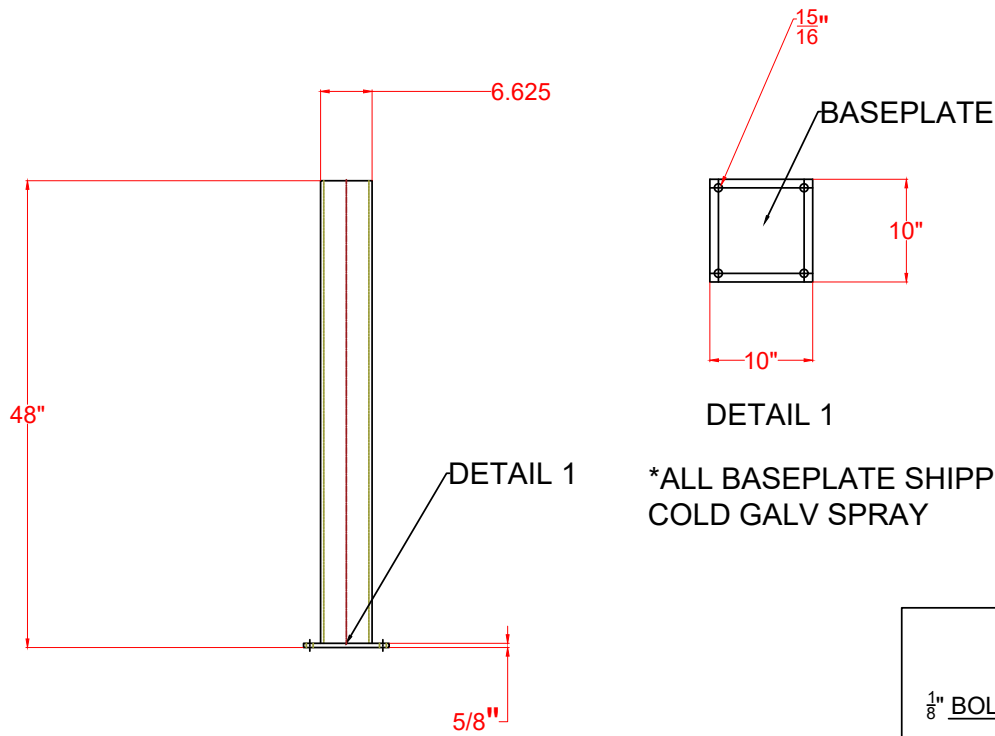

6" PLATED STEEL PIPE BOLLARD

DETAIL 1

*ALL BASEPLATE SHIPPED
COLD GALV SPRAY

QTY (WRITE BELOW): ____	BOLLARD COVER COLOR: ____

FINISH OPTIONS (SELECT ONE):

☐ BARE
☐ GALVANIZED
☐ PRIMED

*ALL BASEPLATE SHIPPED COLD GALV/ZINC SPRAY

BOLLARD COVER OPTIONS (SELECT ONE):

☐ 1/8" BOLLARD COVER
☐ 1/4" BOLLARD COVER
☐ DECORATIVE BOLLARD COVER

NO.	REVISIONS	DATE	APPROVED

IDEAL SHIELD
2525 Clark St.
Detroit, MI 48209

PROJECT	CUSTOMER	DESCRIPTION	DESIGNED BY	APPROVED BY	DATE
	6" PLATED BOLLARD		D.P.		8/11/2020