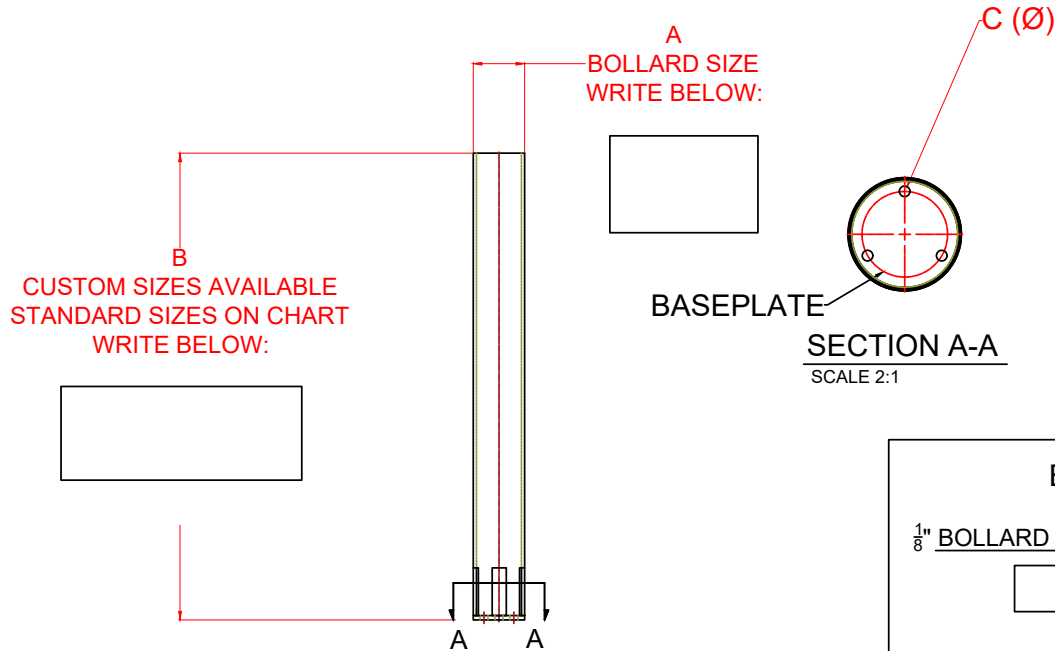

HIDDEN BASEPLATE STEEL PIPE BOLLARD

QTY (WRITE BELOW):

BOLLARD COVER
COLOR:

PIPE SCHEDULE (SELECT ONE):

SCH 40

☐

SCHEDULE 80

☐

FINISH OPTIONS (SELECT ONE):

BARE

☐

GALVANIZED

☐

PRIMED

☐

BOLLARD COVER OPTIONS (SELECT ONE):

$\frac{1}{8}$ " BOLLARD COVER

☐

$\frac{1}{4}$ " BOLLARD COVER

☐

DECORATIVE BOLLARD COVER

☐

STEEL BOLLARD AND BASEPLATE SIZE CHART

BOLLARD SIZE	A	B	C
4" PIPE BOLLARD	4.5"	52",48",42",36",27"	5/8"
5" PIPE BOLLARD	5.563"	52",48",42",36",27"	5/8"
6" PIPE BOLLARD	6.625"	52",48",42",36",27"	5/8"
8" PIPE BOLLARD	8.625"	52",48",42",36",27"	5/8"

NO.	REVISIONS	DATE	APPROVED

IDEAL SHIELD
2525 Clark St.
Detroit, MI 48209

PROJECT	CUSTOMER	DESCRIPTION	DESIGNED BY	D.P.	APPROVED BY	DATE
						8/11/2020