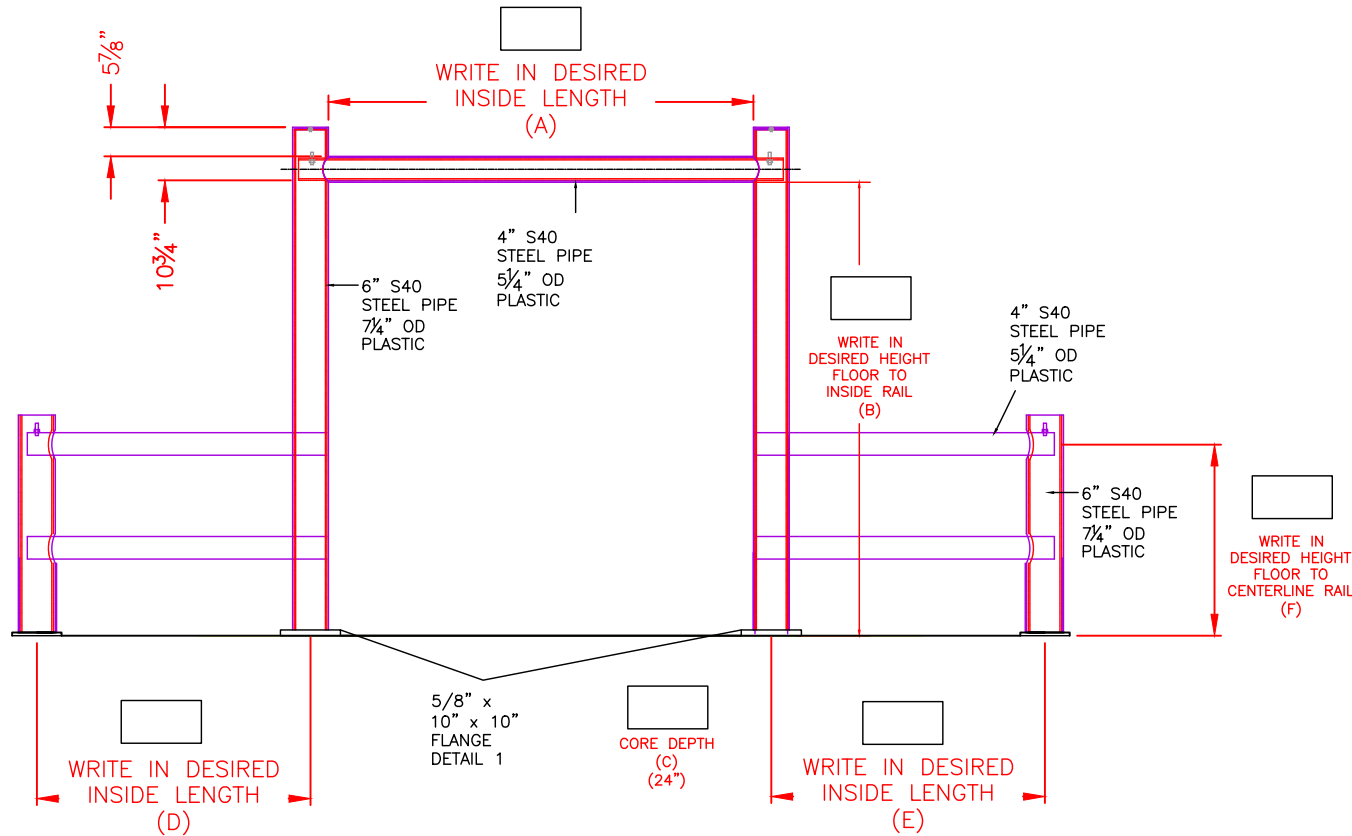

IDEAL SHIELD WINGED PLATED GOAL POST PART# GP-YL-WIDTH-HEIGHT-P-WG

QTY.

SPECIAL INSTRUCTIONS:

CORED GOAL POST SIZE CHART	
STANDARD LENGTH (A)	STANDARD HEIGHT (B)
8', 10', 12', 14'	8', 10', 12', 14'
*CUSTOM SIZES AVAILABLE	*CUSTOM SIZES AVAILABLE

COPYRIGHT 2003 IDEAL SHIELD *

NO.	REVISIONS	DATE	APPROVED

2525 Clark St.
Detroit, MI 48209

PROJECT	CUSTOMER	DESCRIPTION	DRAWN BY	APPROVED BY	DATE
		PLATED GOAL POST WITH WING GUARD	D.P.		

SCALE	DRAWING NO.	SHEET	OF
NA		1	1