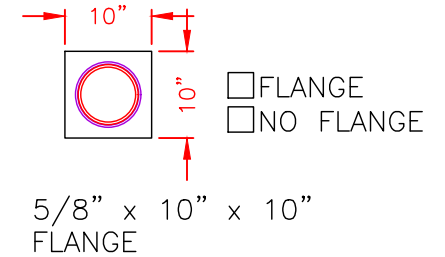

IDEAL SHIELD
WINGED CORED GOAL POST
PART# GP-YL-WIDTH-HEIGHT-C-CORE DEPTH-WG

QTY.

DETAIL 1

YES ☐ STEEL FLOOR SLEEVE (7" ROUND)
NO ☐

SPECIAL INSTRUCTIONS:

CORED GOAL POST SIZE CHART

STANDARD LENGTH (A)	STANDARD HEIGHT (B)
8', 10', 12', 14'	8', 10', 12', 14'
*CUSTOM SIZES AVAILABLE	*CUSTOM SIZES AVAILABLE