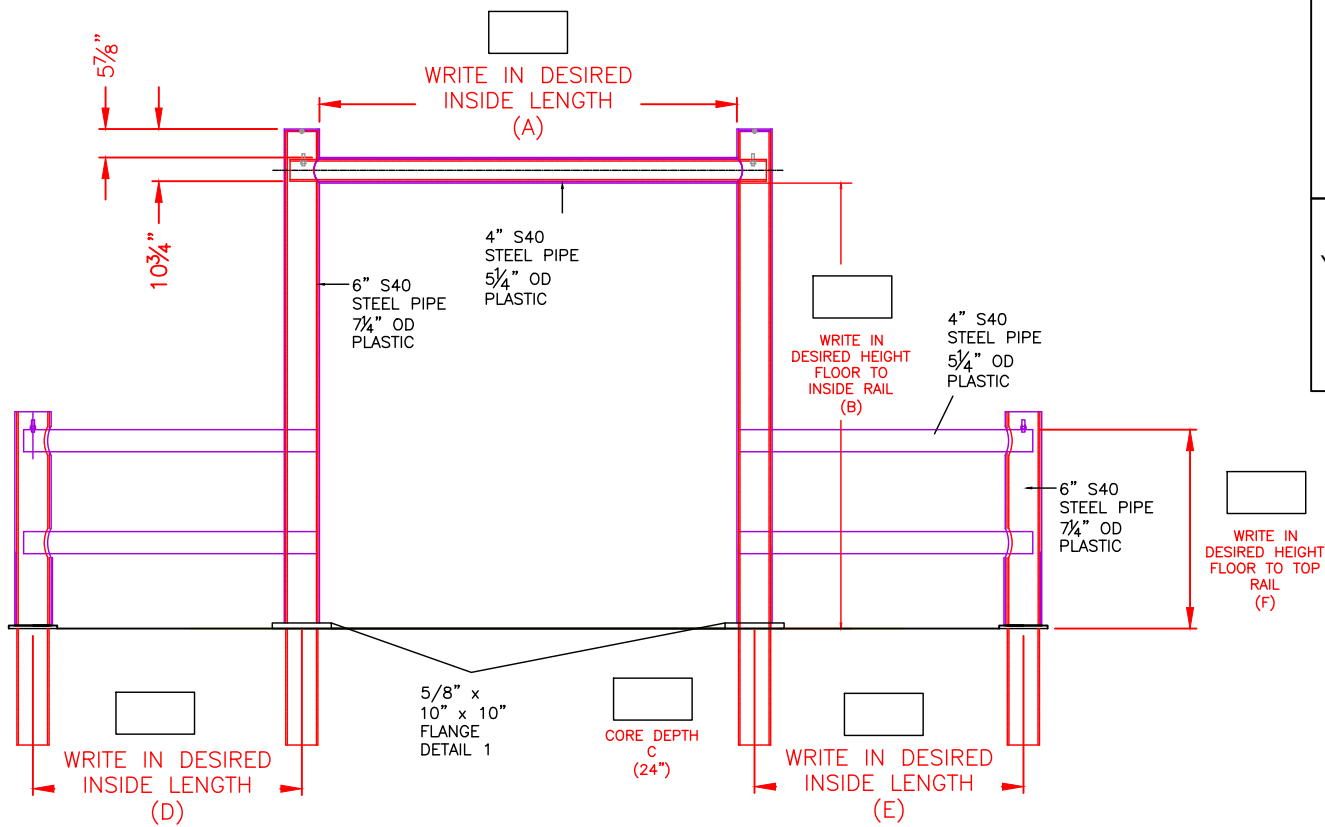

NO.	REVISIONS	DATE	APPROVED

2525 Clark St.
Detroit, MI 48209

PROJECT

CUSTOMER

DESCRIPTION
CORED GOAL POST WITH WING GUARD

DRAWN BY:	APPROVED BY:	DATE:
D.P.		
PROJECT NO.:		NA
DRAWING NO.:		
SHEET:		
		1 OF 1