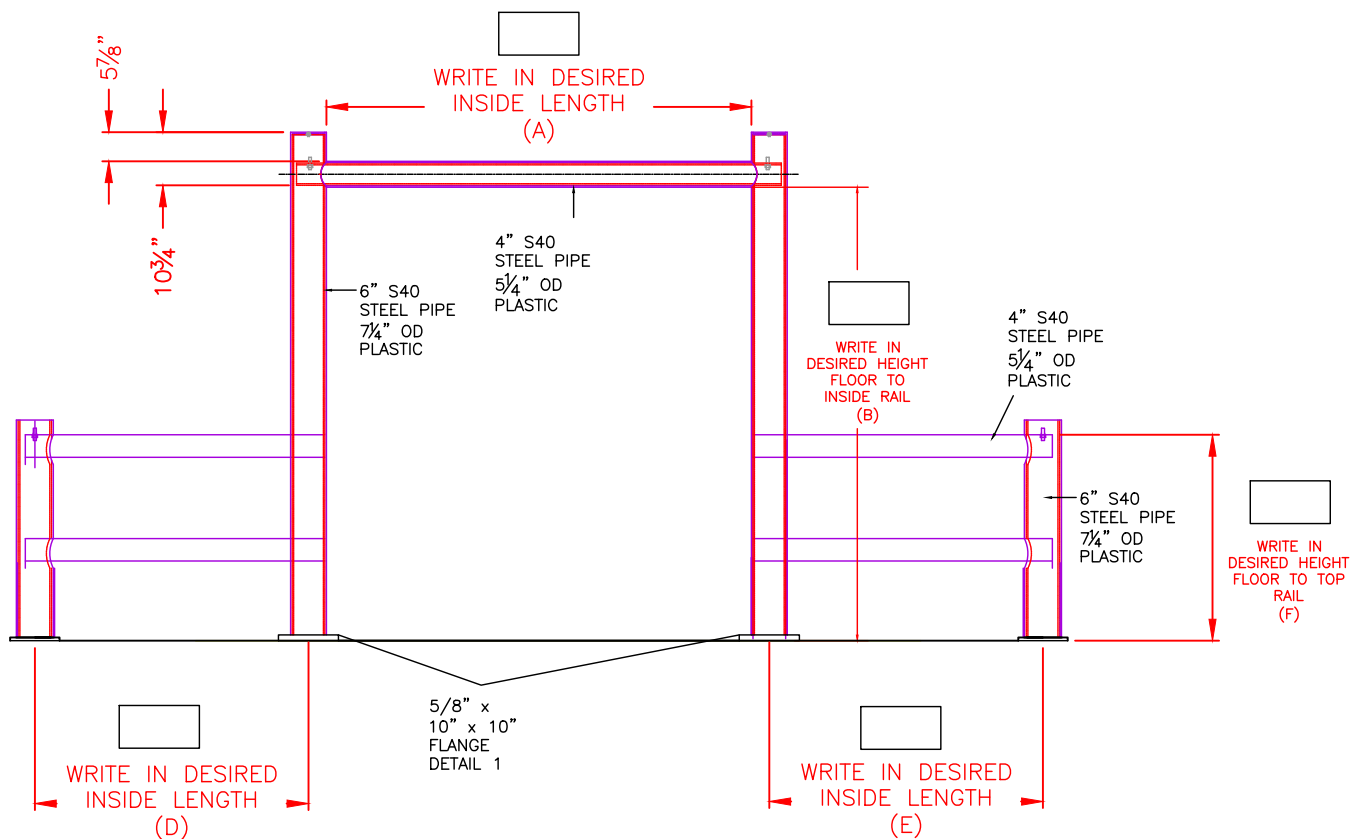

IDEAL SHIELD WINGED PLATED GOAL POST PART# GP-YL-WIDTH-HEIGHT-P-WG

QTY.

SPECIAL INSTRUCTIONS:

CORED GOAL POST SIZE CHART	
STANDARD LENGTH (A)	STANDARD HEIGHT (B)
8', 10', 12', 14'	8', 10', 12', 14'
*CUSTOM SIZES AVAILABLE	*CUSTOM SIZES AVAILABLE

COPYRIGHT 2003
IDEAL SHIELD ®

NO.	REVISIONS	DATE	APPROVED

2525 Clark St.
Detroit, MI 48209

PROJECT

CUSTOMER

DESCRIPTION

PLATED GOAL POST
WITH WING GUARD

DRAWN BY: D.P.	APPROVED BY:	DATE: NA
PROJECT NO.:		
SCALE: NA	DRAWING NO.:	
SHEET:	1	OF 1