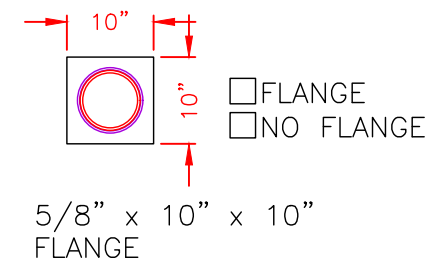

## WINGED CORED GOAL POST

### PART# GP-YL-WIDTH-HEIGHT-C-CORE DEPTH-WG

QTY.

DETAIL 1

YES  STEEL FLOOR SLEEVE (7" ROUND)  
NO

SPECIAL INSTRUCTIONS:

\_\_\_\_\_

\_\_\_\_\_

\_\_\_\_\_

#### CORED GOAL POST SIZE CHART

STANDARD LENGTH (A)	STANDARD HEIGHT (B)
8', 10', 12', 14'	8', 10', 12', 14'
*CUSTOM SIZES AVAILABLE	*CUSTOM SIZES AVAILABLE

NO.	REVISIONS	DATE	APPROVED

PROJECT	CUSTOMER	DESCRIPTION	DRAWN BY	APPROVED BY	DATE
		CORED GOAL POST WITH WING GUARD	D.P		
					SCALE: NA
			PIPE & PLASTIC		SHEET 1 OF 1