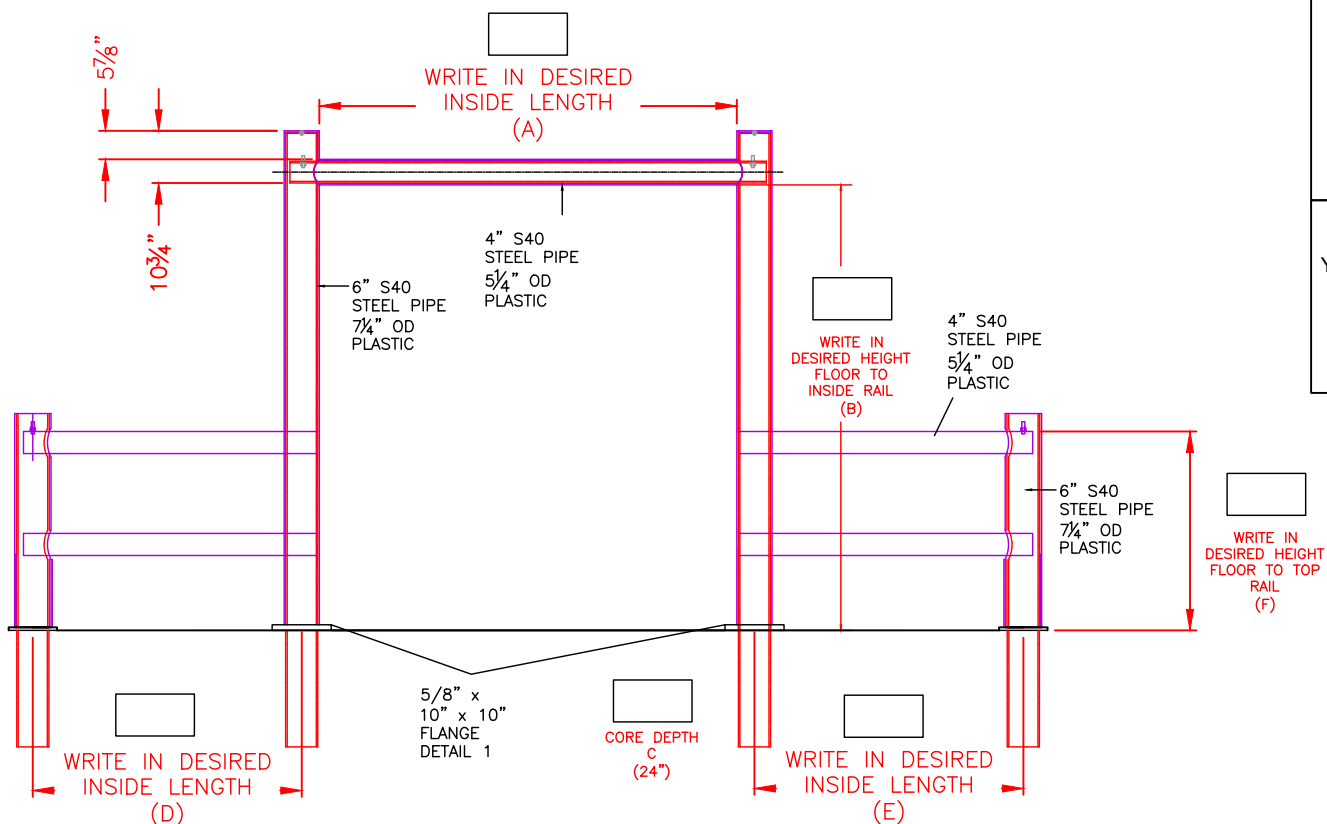

### PART# GP-YL-WIDTH-HEIGHT-C-CORE DEPTH-WG

QTY.

DETAIL 1

YES  STEEL FLOOR SLEEVE (7" ROUND)  
NO

SPECIAL INSTRUCTIONS:

\_\_\_\_\_

\_\_\_\_\_

\_\_\_\_\_

#### CORED GOAL POST SIZE CHART

STANDARD LENGTH (A)	STANDARD HEIGHT (B)
8', 10', 12', 14'	8', 10', 12', 14'
*CUSTOM SIZES AVAILABLE	*CUSTOM SIZES AVAILABLE

NO.	REVISIONS	DATE	APPROVED

PROJECT	CUSTOMER	DESCRIPTION	DRAWN BY	APPROVED BY	DATE
		CORED GOAL POST WITH WING GUARD	D.P		
					SCALE: NA
			PIPE & PLASTIC		SHEET 1 OF 1