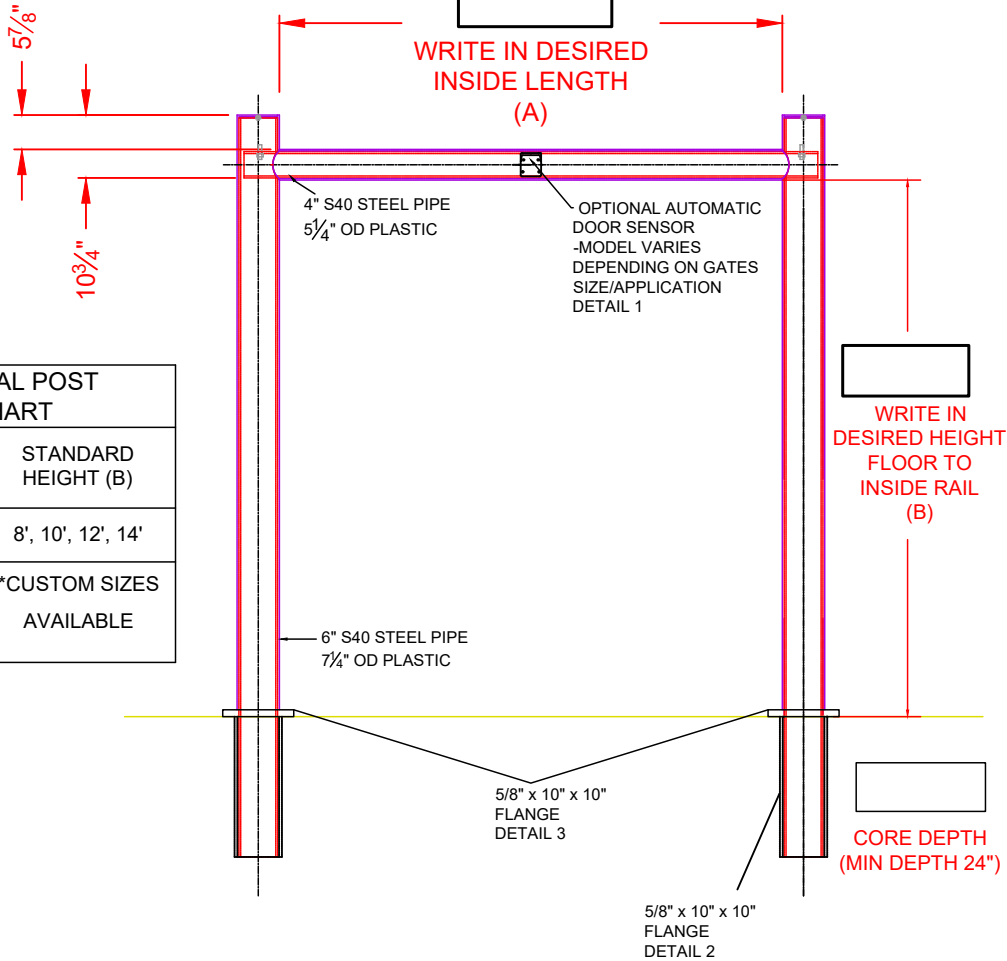

CORED GOAL POST

PART# GP-YL-WIDTH-HEIGHT-C-CORE DEPTH

QTY. DESIRED

CORED GOAL POST SIZE CHART	
STANDARD LENGTH (A)	STANDARD HEIGHT (B)
8', 10', 12', 14'	8', 10', 12', 14'
*CUSTOM SIZES AVAILABLE	*CUSTOM SIZES AVAILABLE

AUTOMATIC DOOR SENSOR

FALCON WIDE,
FALCONXL, IS40P OR
FALCON SENSOR

DETAIL 1

DO YOU NEED A
DOOR SENSOR? YES /NO

DO YOU NEED A EASY
PROGRAM REMOTE? YES /NO
(ONE REMOTE WORKS
FOR ALL DEVICES)

DO YOU NEED A WIRE
EXTENSION FOR SENSOR? 100 ft / 30 ft / NO

DO YOU NEED A
STEEL FLOOR SLEEVE? YES /NO
STEEL FLOOR SLEEVE (7" ROUND)

DETAIL 2

DO YOU NEED A
5/8"X10"X10" FLANGE? YES /NO

DETAIL 3

SPECIAL INSTRUCTIONS:

NO.	REVISIONS	DATE	APPROVED

PROJECT

APPROVED BY:

DESCRIPTION
CORED GOAL POST

DRAWN BY: D.P.	APPROVED BY:	DATE:	SCALE: NA
PROJECT NO.:			
DRAWING NO.:			
MATERIAL: PIPE & PLASTIC			SHEET 1 OF 1

***SIGNATURE REQUIRED
FOR SUBMITTAL**