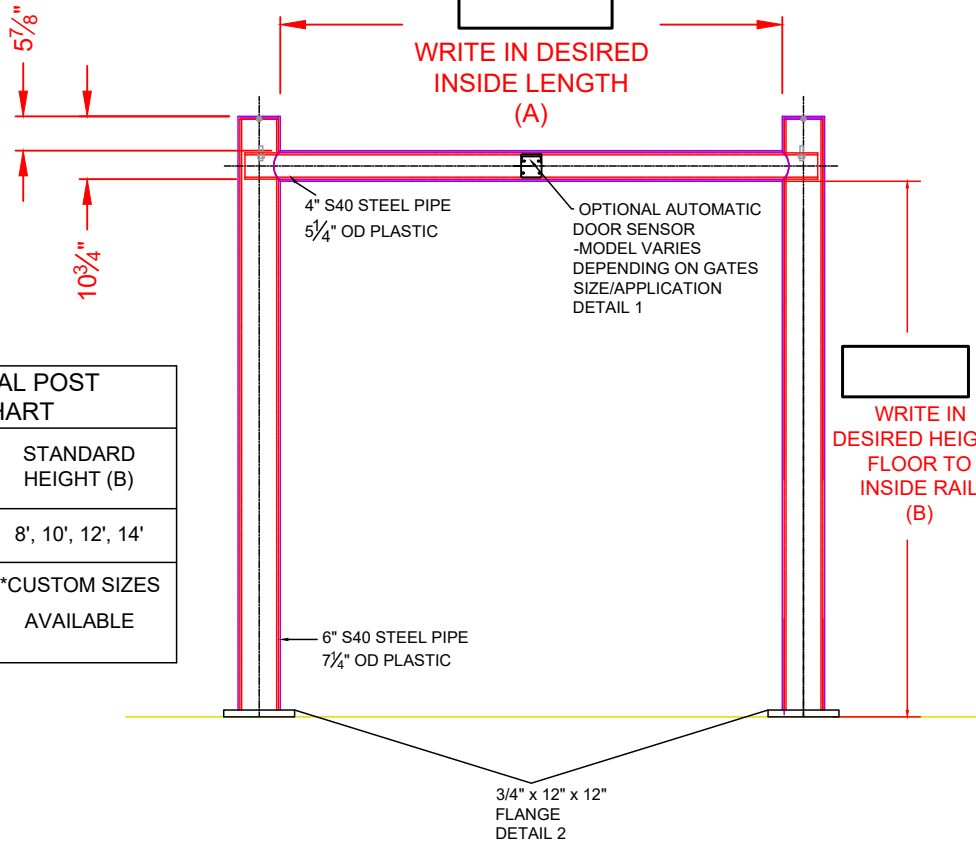

PLATED GOAL POST

PART# GP-YL-WIDTH-HEIGHT-PLATED

QTY. DESIRED

CORED GOAL POST SIZE CHART	
STANDARD LENGTH (A)	STANDARD HEIGHT (B)
8', 10', 12', 14'	8', 10', 12', 14'
*CUSTOM SIZES AVAILABLE	*CUSTOM SIZES AVAILABLE

AUTOMATIC DOOR SENSOR

FALCON WIDE, FALCONXL, IS40P OR FALCON SENSOR

DO YOU NEED A DOOR SENSOR? YES /NO

DO YOU NEED A EASY PROGRAM REMOTE? YES /NO
(ONE REMOTE WORKS FOR ALL DEVICES)

DO YOU NEED A WIRE EXTENSION FOR SENSOR? 100 ft / 30 ft / NO

DRAWN BY: D.P.	APPROVED BY:	DATE:
PROJECT NO.:		SCALE: NA
ENG:		DRAWING NO.:
MATERIAL: PIPE & PLASTIC		SHEET 1 OF 1

***SIGNATURE REQUIRED FOR SUBMITTAL**