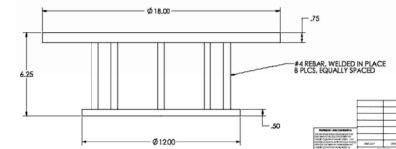

DO YOU NEED A SPOOL? YES /NO