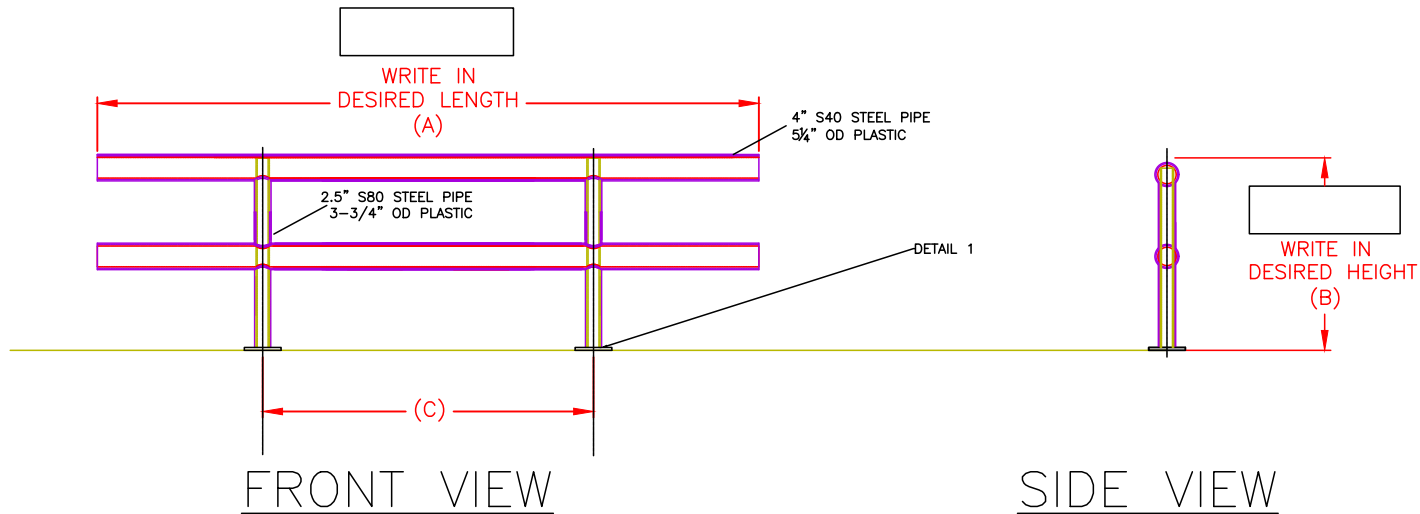

FRONT VIEW

SIDE VIEW

SPECIAL INSTRUCTIONS:

qty.

NO.	REVISIONS	DATE	APPROVED

PROJECT

CUSTOMER

APPROVED BY:

DESCRIPTION

DRAWN BY: DP	APPROVED BY:	DATE:
PROJECT NO: -		SCALE:
FRGE:		DRAWING NO:
MATERIAL: STEEL & HDPE PLASTIC	SHEET: 1	OF: 1

*SIGNATURE REQUIRED FOR SUBMITTAL