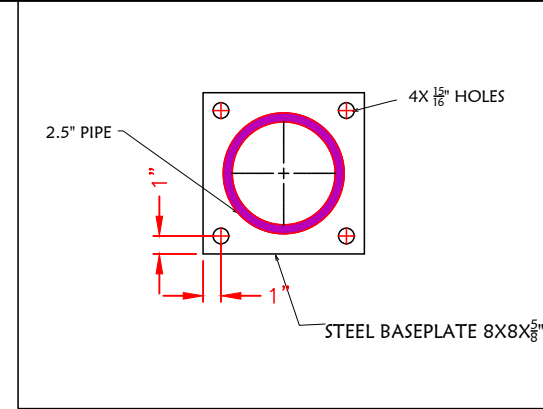

PLATED TWO LINE STANDARD GUARDRAIL
PART#: SGR-2-LENGTH-HEIGHT-PLATED

TWO LINE STANDARD GUARDRAIL SIZE CHART		
STANDARD LENGTH (A)	STANDARD HEIGHT (B)	POST TO POST LENGTH (C)
4'-0"	27",36",42"	2'-0"
6'-0"	27",36",42"	3'-0"
8'-0"	27",36",42"	4'-0"
10'-0"	27",36",42"	5'-0"
12'-0"	27",36",42"	6'-0"
CUSTOM	CUSTOM	(C)=(A)/2

DETAIL 1