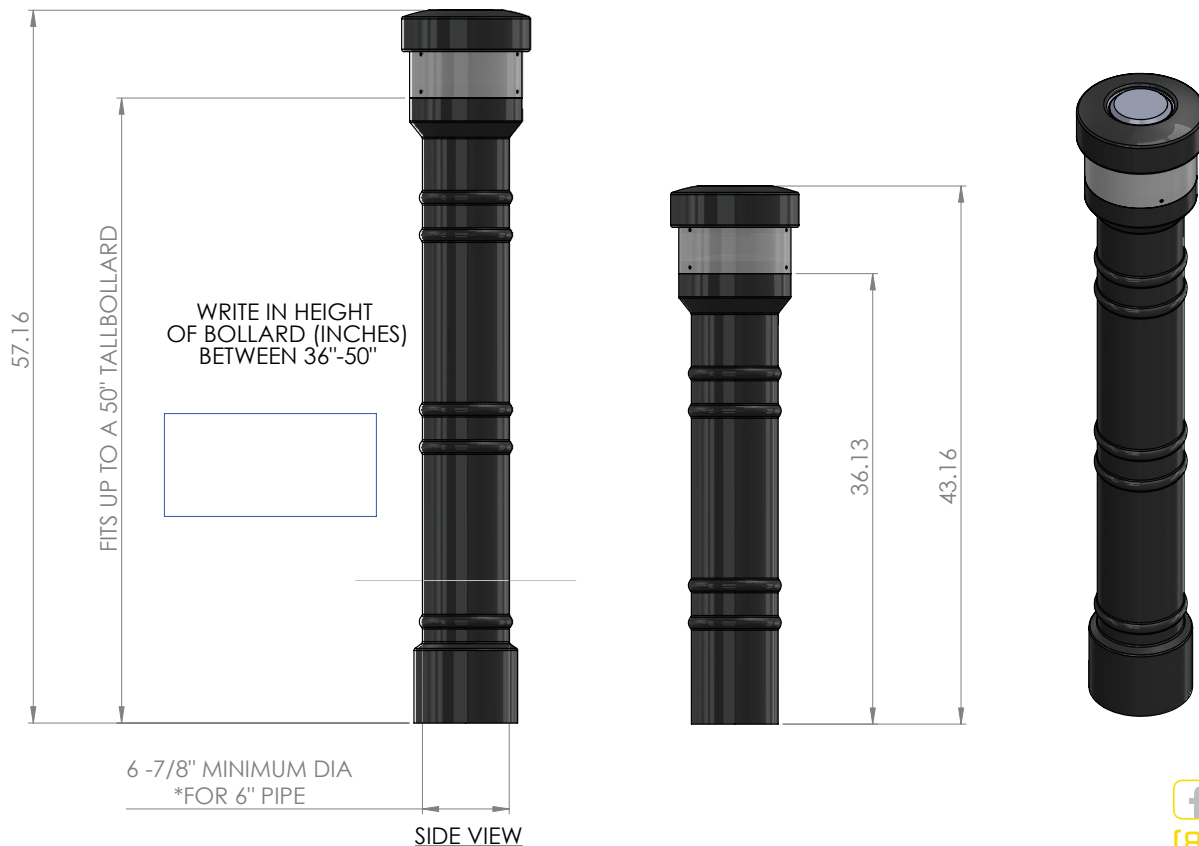

UV LIGHTED BOLLARD SPECS

Product Details:

Design: UV Light with Flat Top

Material: ¼" thick Low-Density Thermoplastic Polyethylene (LDPE)

Installation: Basic Bollard Cover Install

Pipe Fit: Fits 6" pipe diameter (can fit 4" pipe with steel sizing insert)

Height: 58" overall, fits 50" pipe (cut to custom height for no additional charge)

Colors: Standard colors available; Contact for custom colors

*** Replacement battery; see chart below**

SPECS	
LIGHT SOURCE	6 ULTRA-HIGH LEDs
LUMEN OUTPUT	40 LUMENS
TEMPATURE RANGE	14-158 DEGREES F
BATTER TYPE	NiMH RECHARGABLE
BATTERY SIZE	2 x AA
BATTERY LIFE EXPECTANCY	1-3 YEARS (DEPENDING ON ENVIORMENT)
LIGHT TIME ON FULL CHARGE	12-20 HOURS
WATERPROOF RATING FOR LIGHT	IP68