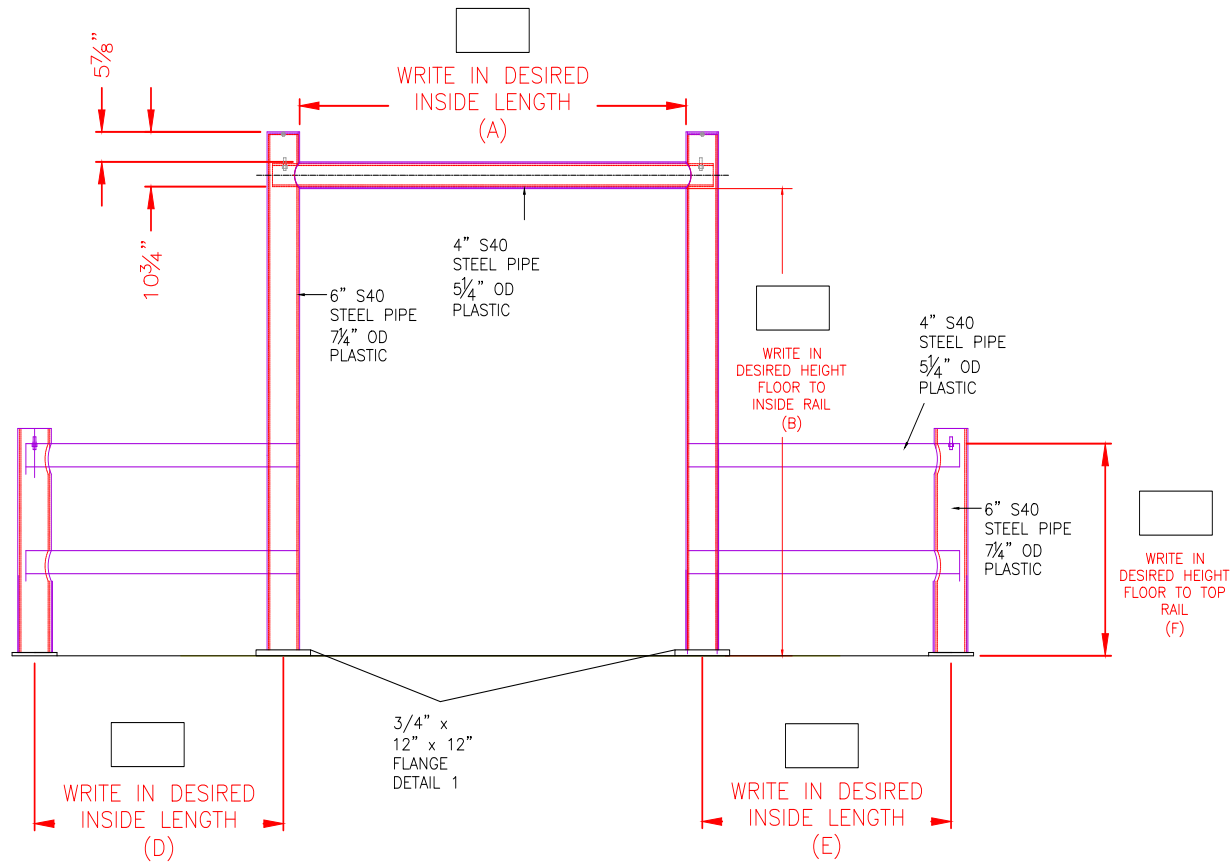

IDEAL SHIELD WINGED PLATED GOAL POST PART# GP-YL-WIDTH-HEIGHT-P-WG

QTY.

SPECIAL INSTRUCTIONS:

CORED GOAL POST SIZE CHART

STANDARD LENGTH (A)	STANDARD HEIGHT (B)
8', 10', 12', 14'	8', 10', 12', 14'
*CUSTOM SIZES AVAILABLE	*CUSTOM SIZES AVAILABLE