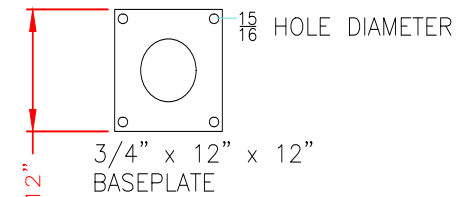

DETAIL 1

COPYRIGHT 2003 IDEAL SHIELD ®

NO.	REVISIONS	DATE	APPROVED

ideal shield
2525 Clark St.
Detroit, MI 48209

PROJECT

CUSTOMER

DESCRIPTION
PLATED GOAL POST WITH WING GUARD

DRAWN BY D.P.	APPROVED BY	DATE
PROJECT NO.		
MATERIAL PIPE & PLASTIC	DRAWING NO.	SHEET OF 1 1